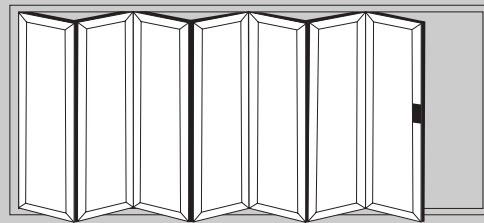

7 Door Options