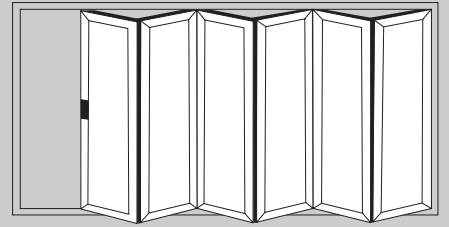

SECURE, WARM & COSY

POPULAR DESIGN OPTIONS

- Doors up to 6.5m wide
- Height up to 2.5m
- Each Sash up to 1.2m wide
- Thermally Efficient
- Complies with Building Regulations
- Available in a range of colours and styles
- Various threshold options
- Doors can open in or out
- PAS24:2012 Security Upgrade

1 Door Option 2 Door Options

3 Door Options

4 Door Options

5 Door Options

Aluminium

Visofold

6 Door Options

7 Door Options

THRESHOLD OPTIONS

Threshold Configurations

The Visofold bi-folding door offers a range of different thresholds to suit every need. The low thresholds are designed for wheel chair access or doors in sheltered locations.