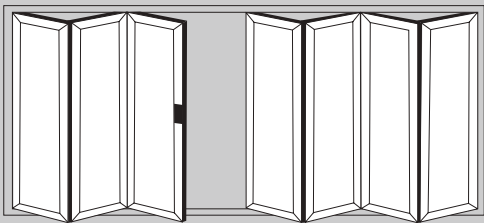

7 Door Options