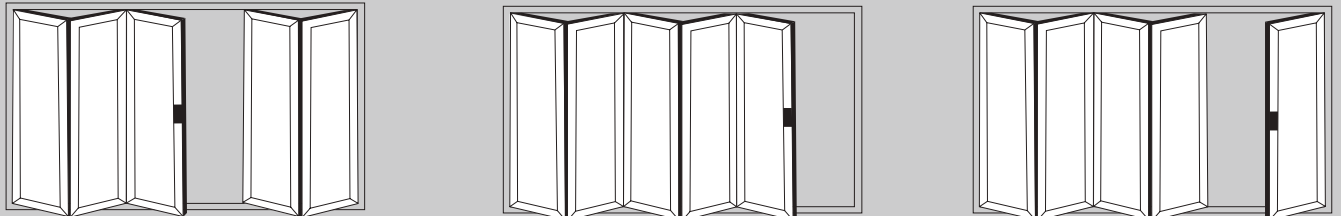

SECURE, WARM & COSY

POPULAR DESIGN OPTIONS

- Doors up to 6.5m wide
- Height up to 2.5m
- Each Sash up to 1.2m wide
- Thermally Efficient
- Complies with Building Regulations
- Available in a range of colours and styles
- Various threshold options
- Doors can open in or out
- PAS24:2012 Security Upgrade

1 Door Option 2 Door Options

3 Door Options

4 Door Options

5 Door Options

Aluminium

Visofold

6 Door Options

7 Door Options