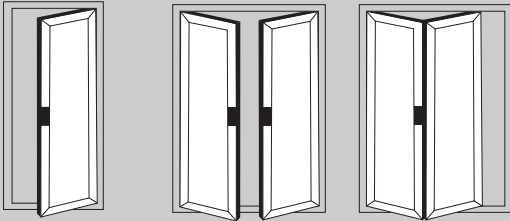

POPULAR DESIGN OPTIONS

- Doors up to 6.5m wide
- Height up to 2.5m
- Each Sash up to 1.2m wide
- Thermally Efficient
- Complies with Building Regulations
- Available in a range of colours and styles
- Various threshold options
- Doors can open in or out
- PAS24:2012 Security Upgrade

1 Door Option 2 Door Options