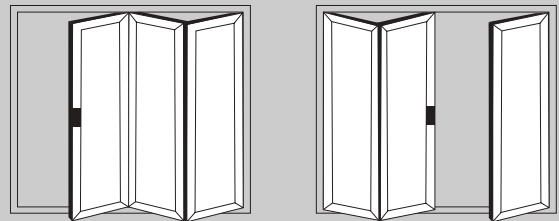

3 Door Options