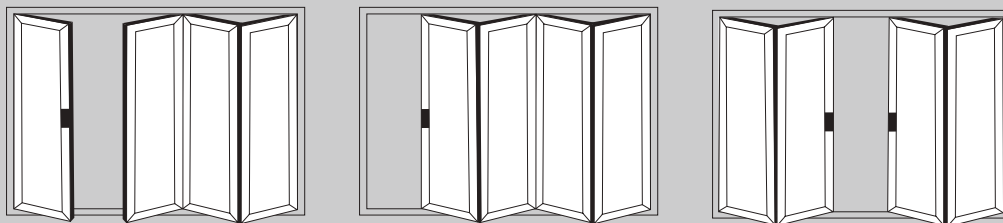

4 Door Options