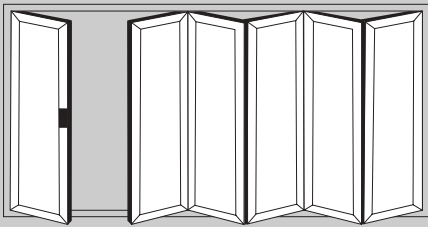

SECURE, WARM & COSY

POPULAR DESIGN OPTIONS

- Doors up to 6.5m wide
- Height up to 2.5m
- Each Sash up to 1.2m wide
- Thermally Efficient
- Complies with Building Regulations
- Available in a range of colours and styles
- Various threshold options
- Doors can open in or out
- PAS24:2012 Security Upgrade

1 Door Option 2 Door Options

3 Door Options

4 Door Options

5 Door Options

Aluminium

Visofold

6 Door Options

7 Door Options

THRESHOLD OPTIONS

Threshold Configurations

The Visofold bi-folding door offers a range of different thresholds to suit every need. The low thresholds are designed for wheel chair access or doors in sheltered locations.