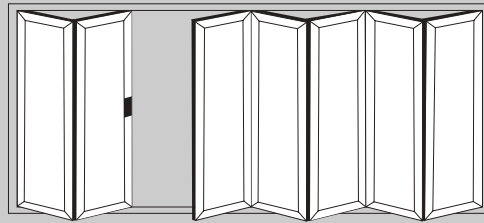

SECURE, WARM & COSY

POPULAR DESIGN OPTIONS

- Doors up to 6.5m wide
- Height up to 2.5m
- Each Sash up to 1.2m wide
- Thermally Efficient
- Complies with Building Regulations
- Available in a range of colours and styles
- Various threshold options
- Doors can open in or out
- PAS24:2012 Security Upgrade

1 Door Option 2 Door Options

3 Door Options

4 Door Options

5 Door Options

Aluminium

Visofold

6 Door Options

7 Door Options

THRESHOLD OPTIONS

Threshold Configurations

The Visofold bi-folding door offers a range of different thresholds to suit every need. The low thresholds are designed for wheel chair access or doors in sheltered locations.