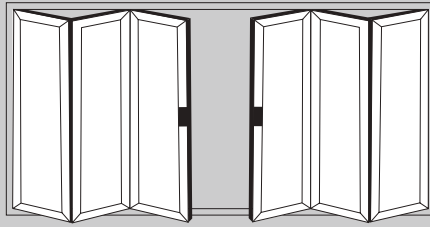

6 Door Options