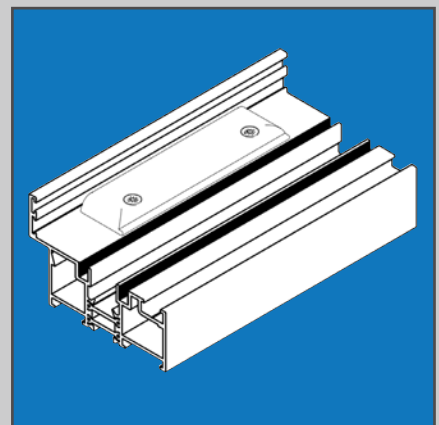

Anti lift blocks