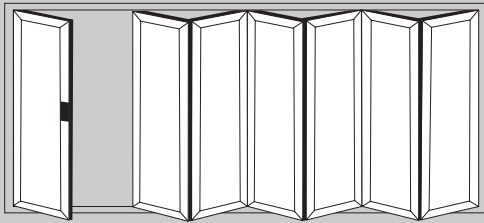

SECURE, WARM & COSY

POPULAR DESIGN OPTIONS

- Doors up to 6.5m wide
- Height up to 2.5m
- Each Sash up to 1.2m wide
- Thermally Efficient
- Complies with Building Regulations
- Available in a range of colours and styles
- Various threshold options
- Doors can open in or out
- PAS24:2012 Security Upgrade

1 Door Option 2 Door Options

3 Door Options

4 Door Options

5 Door Options

Aluminium

Visofold

6 Door Options

7 Door Options

THRESHOLD OPTIONS

Threshold Configurations

The Visofold bi-folding door offers a range of different thresholds to suit every need. The low thresholds are designed for wheel chair access or doors in sheltered locations.