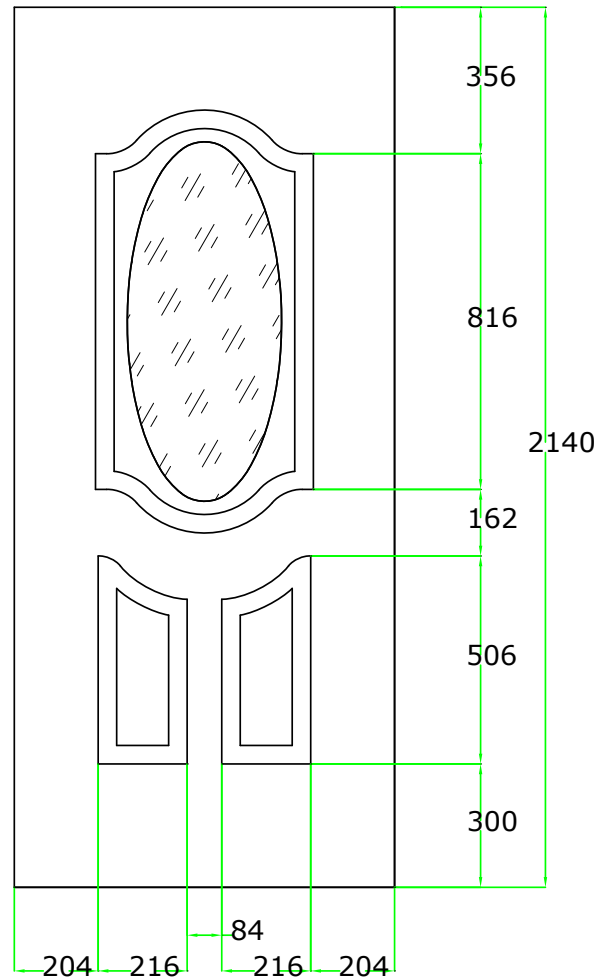

DOORS

ARCACIA
CAMPUS
CAROLINA
CLASSIC
CLASSIC FRENCH
COLONIAL
COTTAGE SPY VIEW
COTTAGE VIEW LIGHT
DAKOTA
DIAMOND
ENGLISH COTTAGE
GEORGIA
ILLINOIS
INDIANA
JACOBAN
KENTUCKY
MONTANA
NEWARK
TENNESSEE
TONGUE AND GROOVE 5
PHILADELPHIA
PORTLAND
REGENCY
STABLE DIAMONDDVIEW
STABLE SPY VIEW
STABLE VIEW LIGHT
VERMONT
VIRGINIA
VOGUE
VOGUE FRENCH
WINDSOR

THRESHOLD
CILL
OUTERFRAME
MOULDED PANELS

U VALUES

MONTANA

70 FRAME WITH LOW ALUMINIUM THRESHOLD

MAXIMUM SIZE: 1016 x 2172
MINIMUM SIZE: 792 x 1871

DOUBLE DOORS 70 FRAME WITH LOW ALUMINIUM THRESHOLD

MAXIMUM SIZE: 1930 x 2172
MINIMUM SIZE: 1482 x 1871

The overall frame dimensions can be increased or reduced by using other options;

DOOR OUTER FRAME
THRESHOLDS
CILL
FRAME EXTENSIONS

DOOR SASH

MAXIMUM SIZE: 908 x 2098
MINIMUM SIZE: 684 x 1797

PRESS GLAZING

UNIT THICKNESS: 22
UNIT SIZE: 365 x 862
APERTURE: 320x 819

PRESS BEAD GLAZING

N/A