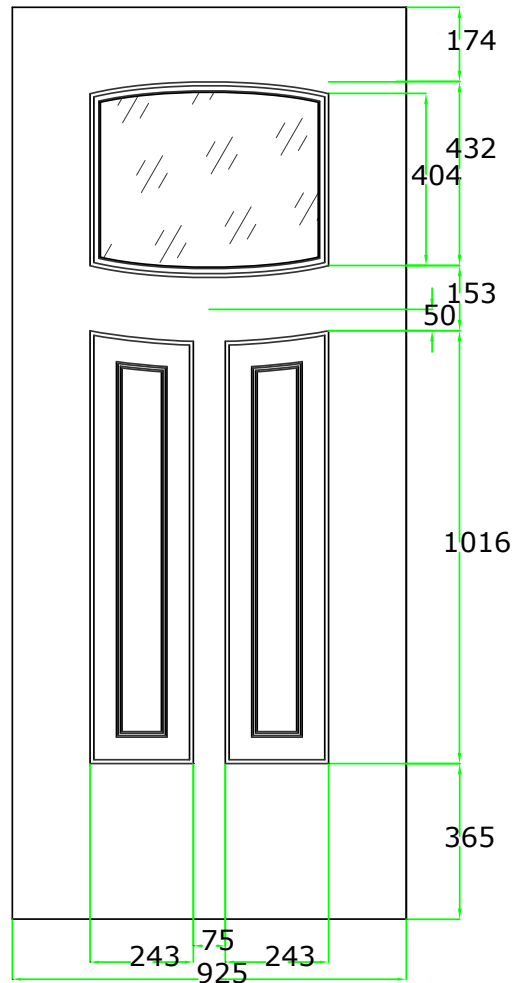

DOORS

ARCACIA
CAMPUS
CAROLINA
CLASSIC
CLASSIC FRENCH
COLONIAL
COTTAGE SPY VIEW
COTTAGE VIEW LIGHT
DAKOTA
DIAMOND
ENGLISH COTTAGE
GEORGIA
ILLINOIS
INDIANA
JACOBAN
KENTUCKY
MONTANA
NEWARK
TENNESSEE
TONGUE AND GROOVE 5
PHILADELPHIA
PORTLAND
REGENCY
STABLE DIAMONDDVIEW
STABLE SPY VIEW
STABLE VIEW LIGHT
VERMONT
VIRGINIA
VOGUE
VOGUE FRENCH
WINDSOR

THRESHOLD
CILL
OUTERFRAME
MOULDED PANELS

U VALUES

NEWARK

70 FRAME WITH LOW ALUMINIUM THRESHOLD

MAXIMUM SIZE: 1016 x 2172

MINIMUM SIZE: 877 x 1883

DOUBLE DOORS 70 FRAME WITH LOW ALUMINIUM THRESHOLD

MAXIMUM SIZE: 1930 x 2172

MINIMUM SIZE: 1652 x 1883

The overall frame dimensions can be increased or reduced by using other options;

DOOR OUTER FRAME
THRESHOLDS

CILL

FRAME EXTENSIONS

DOOR SASH

MAXIMUM SIZE: 908 x 2098

MINIMUM SIZE: 769 x 1809

PRESS GLAZING

UNIT THICKNESS: 22

UNIT SIZE: 547 x 447

APERTURE: 512 x 409

PRESS BEAD GLAZING

N/A