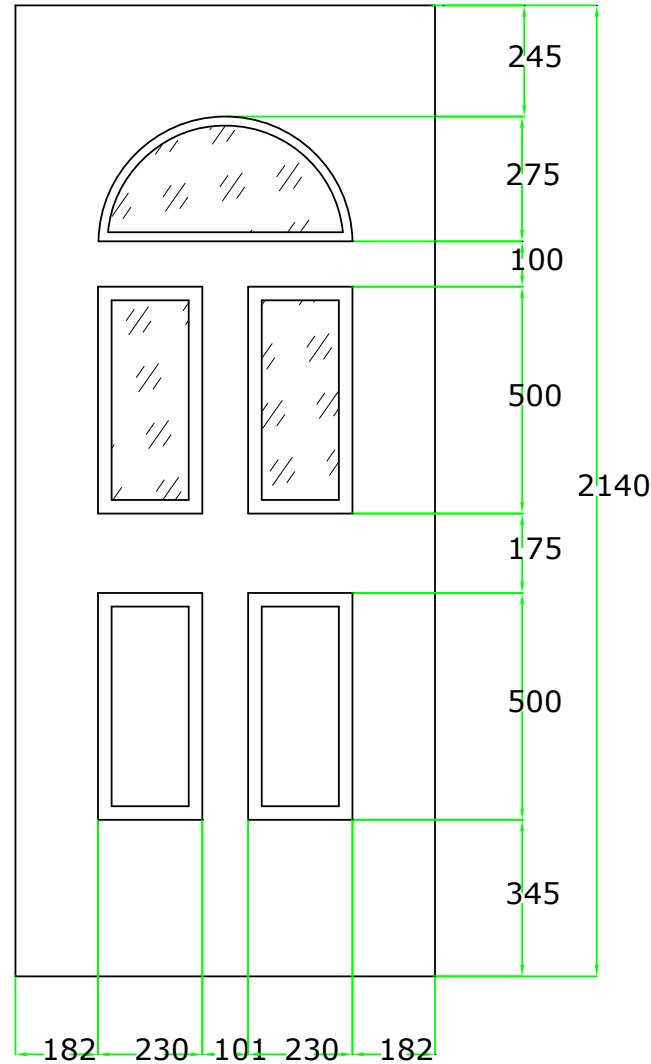

DOORS

ARCACIA
CAMPUS
CAROLINA
CLASSIC
CLASSIC FRENCH
COLONIAL
COTTAGE SPY VIEW
COTTAGE VIEW LIGHT
DAKOTA
DIAMOND
ENGLISH COTTAGE
GEORGIA
ILLINOIS
INDIANA
JACOBAN
KENTUCKY
MONTANA
NEWARK
TENNESSEE
TONGUE AND GROOVE 5
PHILADELPHIA
PORTLAND
REGENCY
STABLE DIAMONDDVIEW
STABLE SPY VIEW
STABLE VIEW LIGHT
VERMONT
VIRGINIA
VOGUE
VOGUE FRENCH
WINDSOR

THRESHOLD
CILL
OUTERFRAME
MOULDED PANELS

U VALUES

TENNESSEE

70 FRAME WITH LOW ALUMINIUM THRESHOLD

MAXIMUM SIZE: 1016 x 2172
MINIMUM SIZE: 856 x 1822

DOUBLE DOORS 70 FRAME WITH LOW ALUMINIUM THRESHOLD

MAXIMUM SIZE: 1930 x 2172
MINIMUM SIZE: 1610 x 1822

The overall frame dimensions can be increased or reduced by using other options;

DOOR OUTER FRAME
THRESHOLDS
CILL
FRAME EXTENSIONS

DOOR SASH

MAXIMUM SIZE: 908 x 2098
MINIMUM SIZE: 748 x 1748