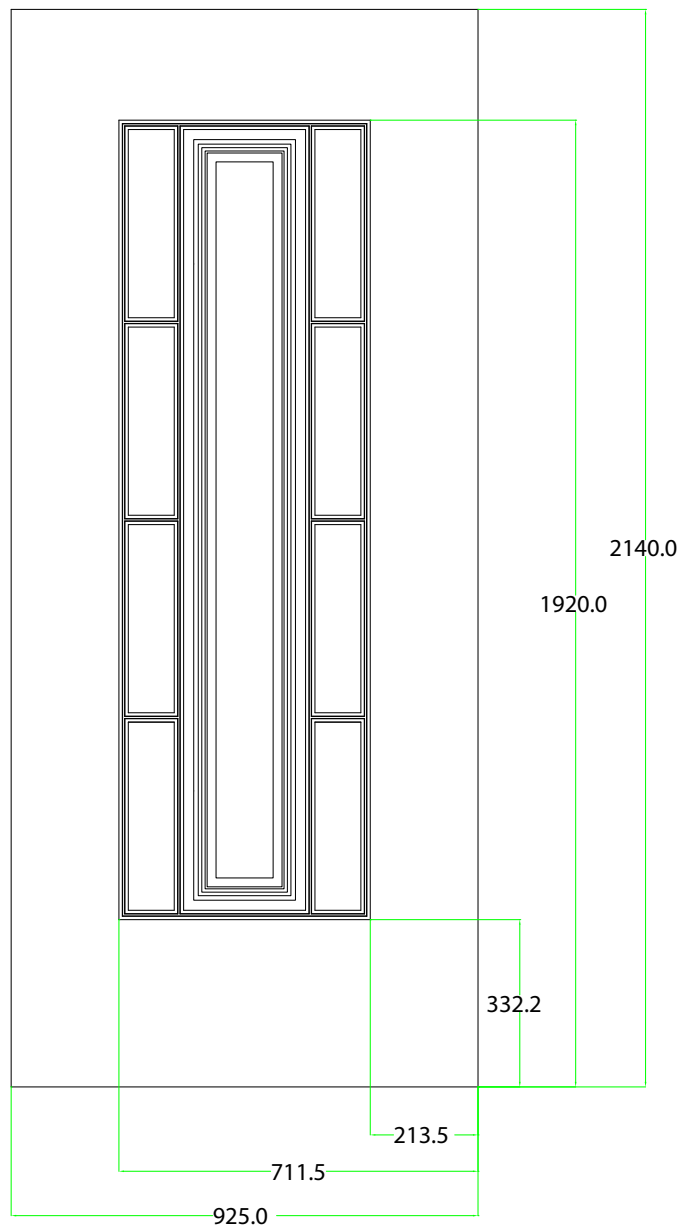

DOORS

ARCACIA
CAMPUS
CAROLINA
CLASSIC
CLASSIC FRENCH
COLONIAL
COTTAGE SPY VIEW
COTTAGE VIEW LIGHT
DAKOTA
DIAMOND
ENGLISH COTTAGE
GEORGIA
ILLINOIS
INDIANA
JACOBAN
KENTUCKY
MONTANA
NEWARK
TENNESSEE
TONGUE AND GROOVE 5
PHILADELPHIA
PORTLAND
REGENCY
STABLE DIAMONDDVIEW
STABLE SPY VIEW
STABLE VIEW LIGHT
VERMONT
VIRGINIA
VOGUE
VOGUE FRENCH
WINDSOR

THRESHOLD
CILL
OUTERFRAME
MOULDED PANELS

U VALUES

VERMONT

70 FRAME WITH LOW ALUMINIUM THRESHOLD

MAXIMUM SIZE: 1016 x 2172
MINIMUM SIZE: 783 x 1924

DOUBLE DOORS 70 FRAME WITH LOW ALUMINIUM THRESHOLD

MAXIMUM SIZE: 1930 x 2172
MINIMUM SIZE: 1464 x 1924

The overall frame dimensions can be increased or reduced by using other options;

DOOR OUTER FRAME
THRESHOLDS
CILL
FRAME EXTENSIONS

DOOR SASH

MAXIMUM SIZE: 908 x 2098
MINIMUM SIZE: 675 x 1850

PRESS GLAZING

UNIT THICKNESS: 22
UNIT SIZE: 200 x 1510
APERTURE: 163 x 1472

PRESS BEAD GLAZING

N/A