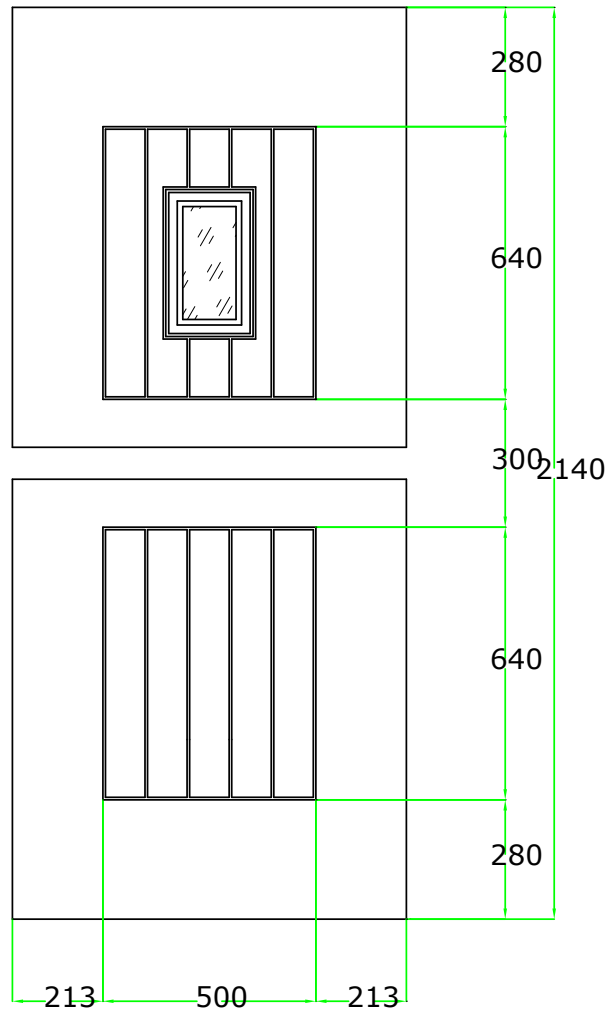

DOORS

ARCACIA
CAMPUS
CAROLINA
CLASSIC
CLASSIC FRENCH
COLONIAL
COTTAGE SPY VIEW
COTTAGE VIEW LIGHT
DAKOTA
DIAMOND
ENGLISH COTTAGE
GEORGIA
ILLINOIS
INDIANA
JACOBAN
KENTUCKY
MONTANA
NEWARK
TENNESSEE
TONGUE AND GROOVE 5
PHILADELPHIA
PORTLAND
REGENCY
STABLE DIAMONDDVIEW
STABLE SPY VIEW
STABLE VIEW LIGHT
VERMONT
VIRGINIA
VOGUE
VOGUE FRENCH
WINDSOR

THRESHOLD
CILL
OUTERFRAME
MOULDED PANELS

U VALUES

STABLE SPY VIEW

70 FRAME WITH
LOW ALUMINIUM THRESHOLD

MAXIMUM SIZE: 1016 x 2092

MINIMUM SIZE: 781 x 1742

DOUBLE DOORS 70 FRAME WITH
LOW ALUMINIUM THRESHOLD

N/A

The overall frame dimensions can be increased or reduced by using other options;

DOOR OUTER FRAME
THRESHOLDS

CILL

FRAME EXTENSIONS

DOOR SASH

MAXIMUM SIZE: 908 x 2018

MINIMUM SIZE: 673 x 1668

PRESS GLAZING

UNIT THICKNESS: 22

UNIT SIZE: 150 x 300

APERTURE: 109x 252

PRESS BEAD GLAZING

N/A