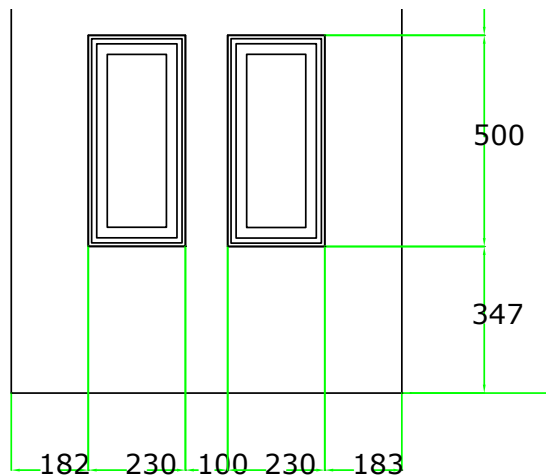

## DOUBLE MOULDED PANELS

MAXIMUM SIZE: w785 x h950

MINIMUM SIZE: w620 x h580