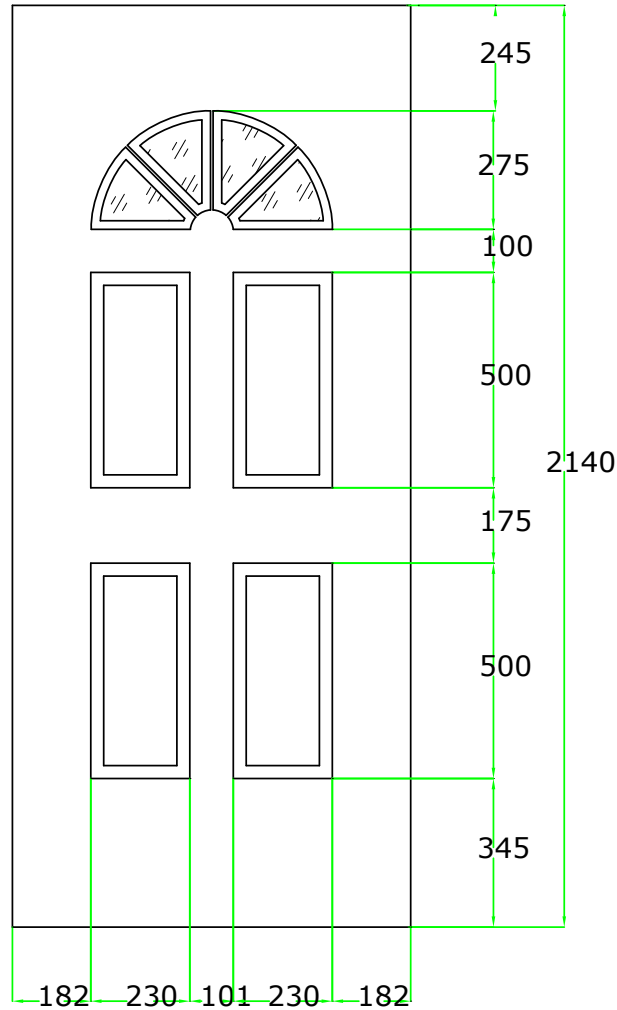

DOORS

ARCACIA
CAMPUS
CAROLINA
CLASSIC
CLASSIC FRENCH
COLONIAL
COTTAGE SPY VIEW
COTTAGE VIEW LIGHT
DAKOTA
DIAMOND
ENGLISH COTTAGE
GEORGIA
ILLINOIS
INDIANA
JACOBAN
KENTUCKY
MONTANA
NEWARK
TENNESSEE
TONGUE AND GROOVE 5
PHILADELPHIA
PORTLAND
REGENCY
STABLE DIAMONDDVIEW
STABLE SPY VIEW
STABLE VIEW LIGHT
VERMONT
VIRGINIA
VOGUE
VOGUE FRENCH
WINDSOR

THRESHOLD
CILL
OUTERFRAME
MOULDED PANELS

U VALUES

CAROLINA

70 FRAME WITH LOW ALUMINIUM THRESHOLD

MAXIMUM SIZE: 1016 x 2172
MINIMUM SIZE: 877 x 1832

DOUBLE DOORS 70 FRAME WITH LOW ALUMINIUM THRESHOLD

MAXIMUM SIZE: 1930 x 2172
MINIMUM SIZE: 1652 x 1832

The overall frame dimensions can be increased or reduced by using other options;

DOOR OUTER FRAME
THRESHOLDS

CILL
FRAME EXTENSIONS

DOOR SASH

MAXIMUM SIZE: 908 x 2098
MINIMUM SIZE: 769 x 1758

PRESS GLAZING

UNIT THICKNESS: 22
UNIT SIZE: 560 x 275
APERTURE: N/A

PRESS BEAD GLAZING

UNIT THICKNESS: 24
UNIT SIZE: 490 x 225
APERTURE: 452 x 192