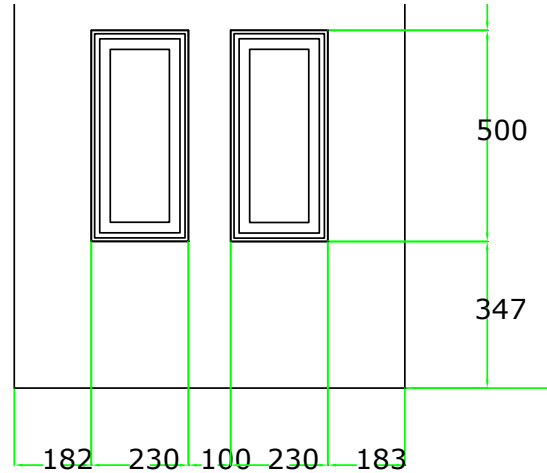

## DOUBLE MOULDED PANELS

MAXIMUM SIZE: w785 x h950

MINIMUM SIZE: w620 x h580