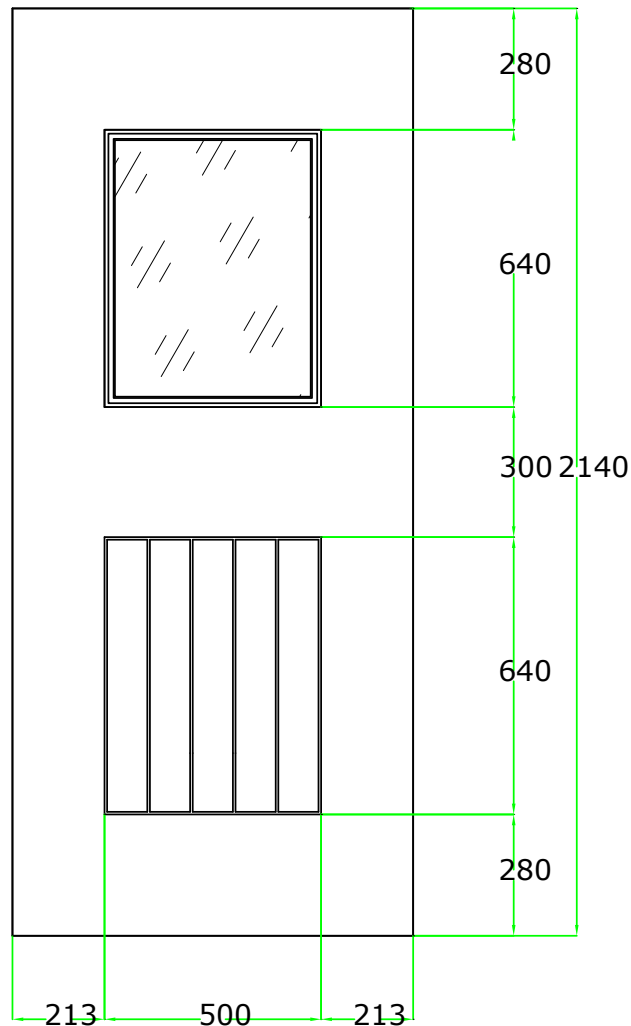

DOORS

ARCACIA
CAMPUS
CAROLINA
CLASSIC
CLASSIC FRENCH
COLONIAL
COTTAGE SPY VIEW
COTTAGE VIEW LIGHT
DAKOTA
DIAMOND
ENGLISH COTTAGE
GEORGIA
ILLINOIS
INDIANA
JACOBAN
KENTUCKY
MONTANA
NEWARK
TENNESSEE
TONGUE AND GROOVE 5
PHILADELPHIA
PORTLAND
REGENCY
STABLE DIAMONDDVIEW
STABLE SPY VIEW
STABLE VIEW LIGHT
VERMONT
VIRGINIA
VOGUE
VOGUE FRENCH
WINDSOR

THRESHOLD
CILL
OUTERFRAME
MOULDED PANELS

U VALUES

COTTAGE VIEW LIGHT

70 FRAME WITH LOW ALUMINIUM THRESHOLD

MAXIMUM SIZE: 1016 x 2172
MINIMUM SIZE: 816 x 1862

DOUBLE DOORS 70 FRAME WITH LOW ALUMINIUM THRESHOLD

MAXIMUM SIZE: 1930 x 2172
MINIMUM SIZE: 1530 x 1862

The overall frame dimensions can be increased or reduced by using other options;

DOOR OUTER FRAME
THRESHOLDS
CILL
FRAME EXTENSIONS

DOOR SASH

MAXIMUM SIZE: 908 x 2098
MINIMUM SIZE: 708 x 1788

PRESS GLAZING

UNIT THICKNESS: 22
UNIT SIZE: 485 x 625
APERTURE: 436 x 576

PRESS BEAD GLAZING

UNIT THICKNESS: 24
UNIT SIZE: 440 x 580
APERTURE: 410 x 550