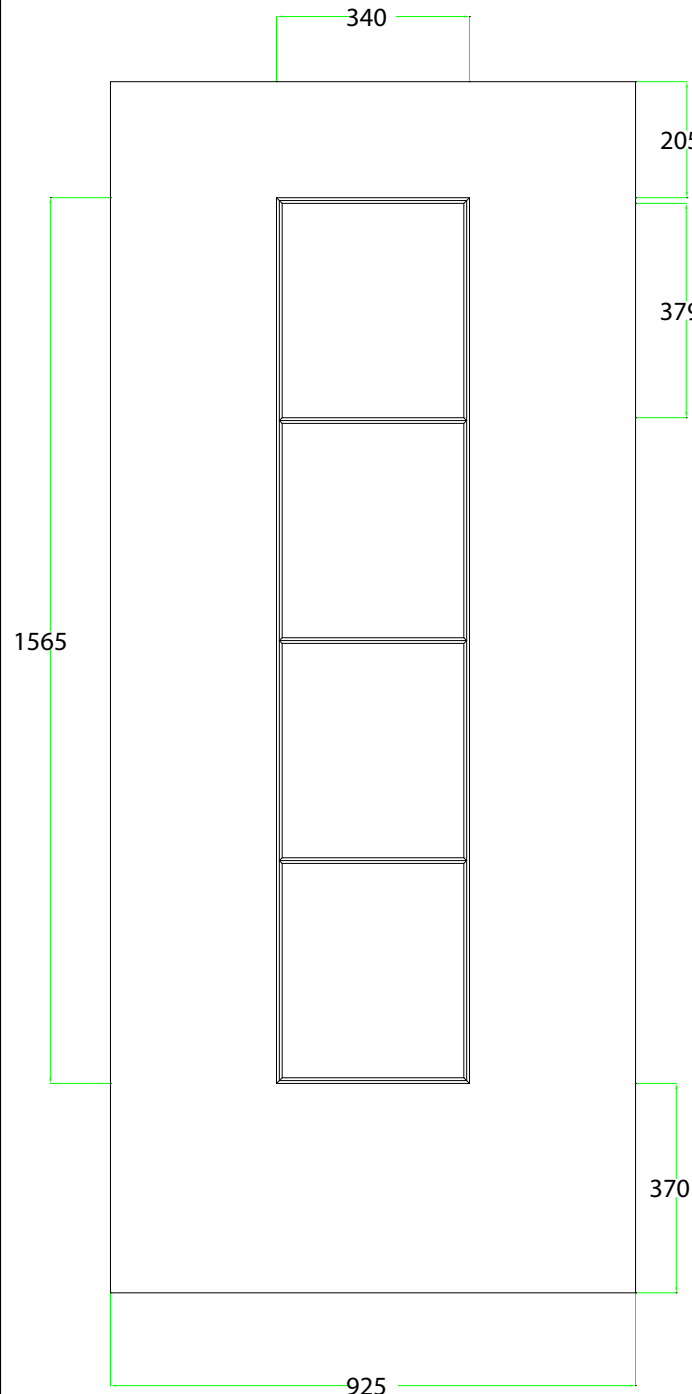

DOORS

ARCACIA
CAMPUS
CAROLINA
CLASSIC
CLASSIC FRENCH
COLONIAL
COTTAGE SPY VIEW
COTTAGE VIEW LIGHT
DAKOTA
DIAMOND
ENGLISH COTTAGE
GEORGIA
ILLINOIS
INDIANA
JACOBAN
KENTUCKY
MONTANA
NEWARK
TENNESSEE
TONGUE AND GROOVE 5
PHILADELPHIA
PORTLAND
REGENCY
STABLE DIAMONDDVIEW
STABLE SPY VIEW
STABLE VIEW LIGHT
VERMONT
VIRGINIA
VOGUE
VOGUE FRENCH
WINDSOR

THRESHOLD
CILL
OUTERFRAME
MOULDED PANELS

U VALUES

DAKOTA

70 FRAME WITH LOW ALUMINIUM THRESHOLD

MAXIMUM SIZE: 1016 x 2172

MINIMUM SIZE: 783 x 1838

DOUBLE DOORS 70FRAME WITH LOW ALUMINIUM THRESHOLD

MAXIMUM SIZE: 1930 x 2172

MINIMUM SIZE: 1464 x 1838

The overall frame dimensions can be increased or reduced by using other options;

DOOR OUTER FRAME
THRESHOLDS

CILL

FRAME EXTENSIONS

DOOR SASH

MAXIMUM SIZE: 908 x 2098

MINIMUM SIZE: 675 x 1764