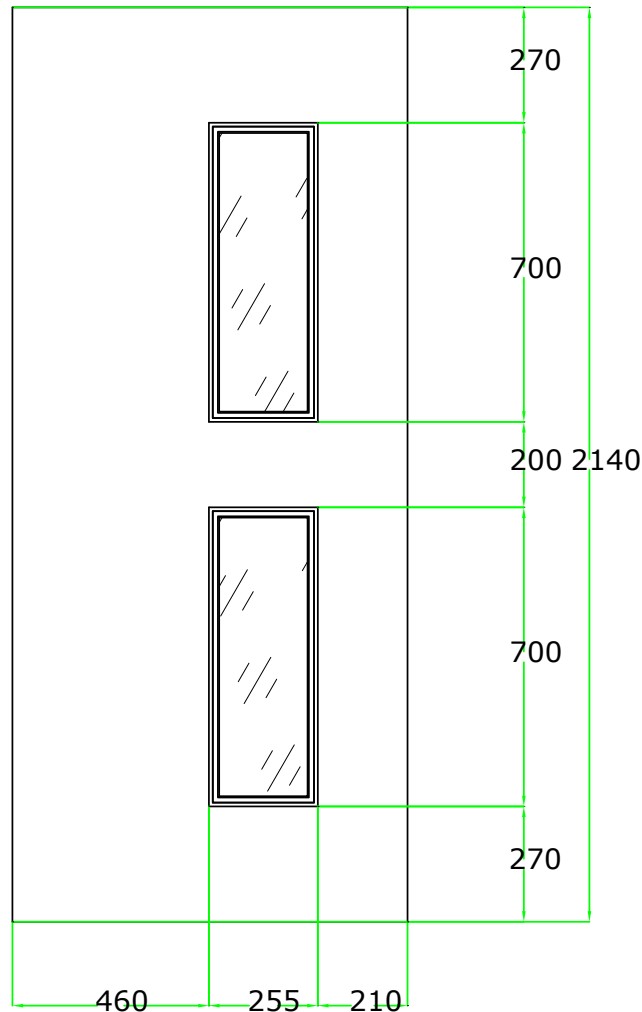

DOORS

ARCACIA
CAMPUS
CAROLINA
CLASSIC
CLASSIC FRENCH
COLONIAL
COTTAGE SPY VIEW
COTTAGE VIEW LIGHT
DAKOTA
DIAMOND
ENGLISH COTTAGE
GEORGIA
ILLINOIS
INDIANA
JACOBAN
KENTUCKY
MONTANA
NEWARK
TENNESSEE
TONGUE AND GROOVE 5
PHILADELPHIA
PORTLAND
REGENCY
STABLE DIAMONDDVIEW
STABLE SPY VIEW
STABLE VIEW LIGHT
VERMONT
VIRGINIA
VOGUE
VOGUE FRENCH
WINDSOR

THRESHOLD
CILL
OUTERFRAME
MOULDED PANELS

U VALUES

CAMPUS

70 FRAME WITH LOW ALUMINIUM THRESHOLD

MAXIMUM SIZE: 1016 x 2172
MINIMUM SIZE: 821 x 1882

DOUBLE DOORS 70 FRAME WITH LOW ALUMINIUM THRESHOLD

MAXIMUM SIZE: 1930 x 2172
MINIMUM SIZE: 1540 x 1882

The overall frame dimensions can be increased or reduced by using other options;

DOOR OUTER FRAME
THRESHOLDS
CILL
FRAME EXTENSIONS

DOOR SASH

MAXIMUM SIZE: 908 x 2098
MINIMUM SIZE: 713 x 1808

PRESS GLAZING

UNIT THICKNESS: 22
UNIT SIZE: 185 x 630
APERTURE: 148 x 590

PRESS BEAD GLAZING

UNIT THICKNESS: 24
UNIT SIZE: 185 x 630
APERTURE: 148 x 590