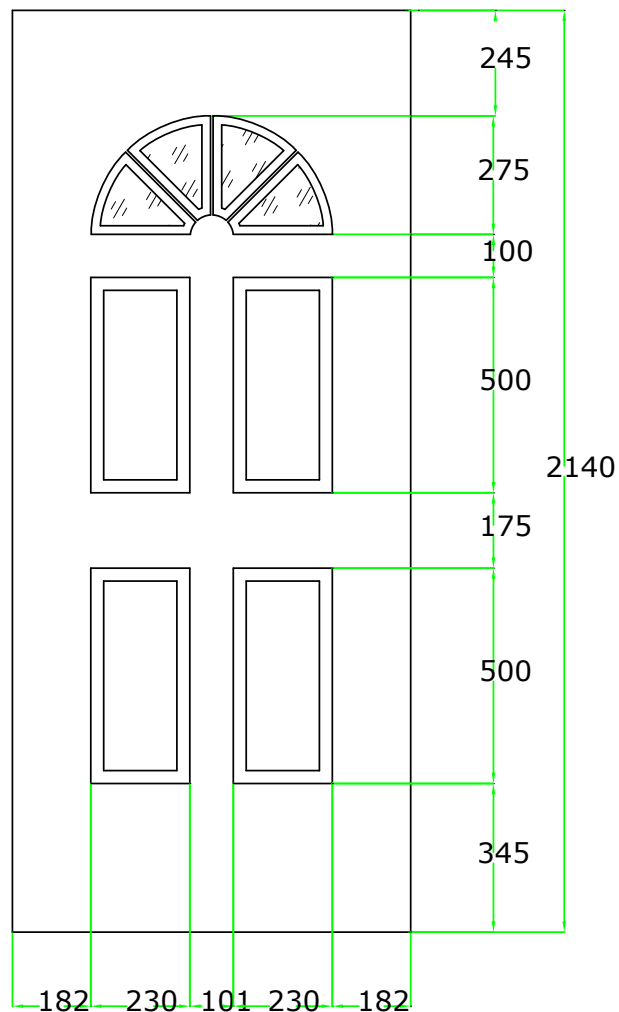

DOORS

ARCACIA
CAMPUS
CAROLINA
CLASSIC
CLASSIC FRENCH
COLONIAL
COTTAGE SPY VIEW
COTTAGE VIEW LIGHT
DAKOTA
DIAMOND
ENGLISH COTTAGE
GEORGIA
ILLINOIS
INDIANA
JACOBAN
KENTUCKY
MONTANA
NEWARK
TENNESSEE
TONGUE AND GROOVE 5
PHILADELPHIA
PORTLAND
REGENCY
STABLE DIAMONDDVIEW
STABLE SPY VIEW
STABLE VIEW LIGHT
VERMONT
VIRGINIA
VOGUE
VOGUE FRENCH
WINDSOR

THRESHOLD
CILL
OUTERFRAME
MOULDED PANELS

U VALUES

CAROLINA

70 FRAME WITH LOW ALUMINIUM THRESHOLD

MAXIMUM SIZE: 1016 x 2172
MINIMUM SIZE: 877 x 1832

DOUBLE DOORS 70 FRAME WITH LOW ALUMINIUM THRESHOLD

MAXIMUM SIZE: 1930 x 2172
MINIMUM SIZE: 1652 x 1832

The overall frame dimensions can be increased or reduced by using other options;

DOOR OUTER FRAME
THRESHOLDS
CILL
FRAME EXTENSIONS

DOOR SASH

MAXIMUM SIZE: 908 x 2098
MINIMUM SIZE: 769 x 1758

PRESS GLAZING

UNIT THICKNESS: 22
UNIT SIZE: 560 x 275
APERTURE: N/A

PRESS BEAD GLAZING

UNIT THICKNESS: 24
UNIT SIZE: 490 x 225
APERTURE: 452 x 192