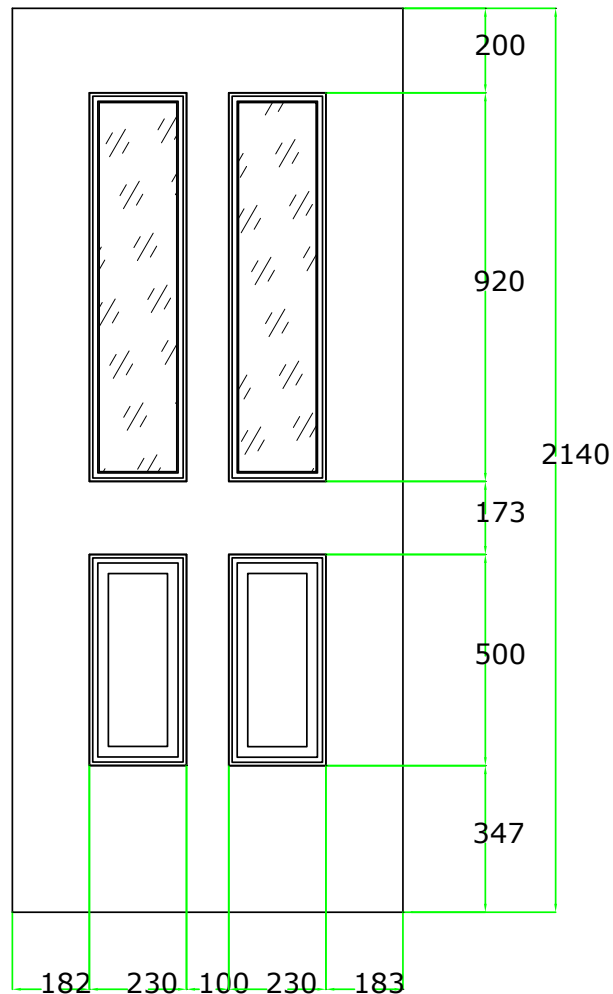

DOORS

ARCACIA
CAMPUS
CAROLINA
CLASSIC
CLASSIC FRENCH
COLONIAL
COTTAGE SPY VIEW
COTTAGE VIEW LIGHT
DAKOTA
DIAMOND
ENGLISH COTTAGE
GEORGIA
ILLINOIS
INDIANA
JACOBAN
KENTUCKY
MONTANA
NEWARK
TENNESSEE
TONGUE AND GROOVE 5
PHILADELPHIA
PORTLAND
REGENCY
STABLE DIAMONDDVIEW
STABLE SPY VIEW
STABLE VIEW LIGHT
VERMONT
VIRGINIA
VOGUE
VOGUE FRENCH
WINDSOR

THRESHOLD
CILL
OUTERFRAME
MOULDED PANELS

U VALUES

JACOBAN

70 FRAME WITH LOW ALUMINIUM THRESHOLD

MAXIMUM SIZE: 1016 x 2172
MINIMUM SIZE: 861 x 1875

DOUBLE DOORS 70 FRAME WITH LOW ALUMINIUM THRESHOLD

MAXIMUM SIZE: 1930 x 2172
MINIMUM SIZE: 1620 x 1875

The overall frame dimensions can be increased or reduced by using other options;

DOOR OUTER FRAME
THRESHOLDS
CILL
FRAME EXTENSIONS

DOOR SASH

MAXIMUM SIZE: 908 x 2098
MINIMUM SIZE: 753 x 1801

PRESS GLAZING

UNIT THICKNESS: 22
UNIT SIZE: 220 x 910
APERTURE: 180x 866

PRESS BEAD GLAZING

UNIT THICKNESS: 24
UNIT SIZE: 188x 875
APERTURE: 155x 842

ELITE series
LOW ALUMINIUM THRESHOLD

MAXIMUM SIZE: 1016 x 2172
MINIMUM SIZE: 856 x 1925

SELECT series
LOW ALUMINIUM THRESHOLD

MAXIMUM SIZE: 1016 x 2172
MINIMUM SIZE: 856 x 1925