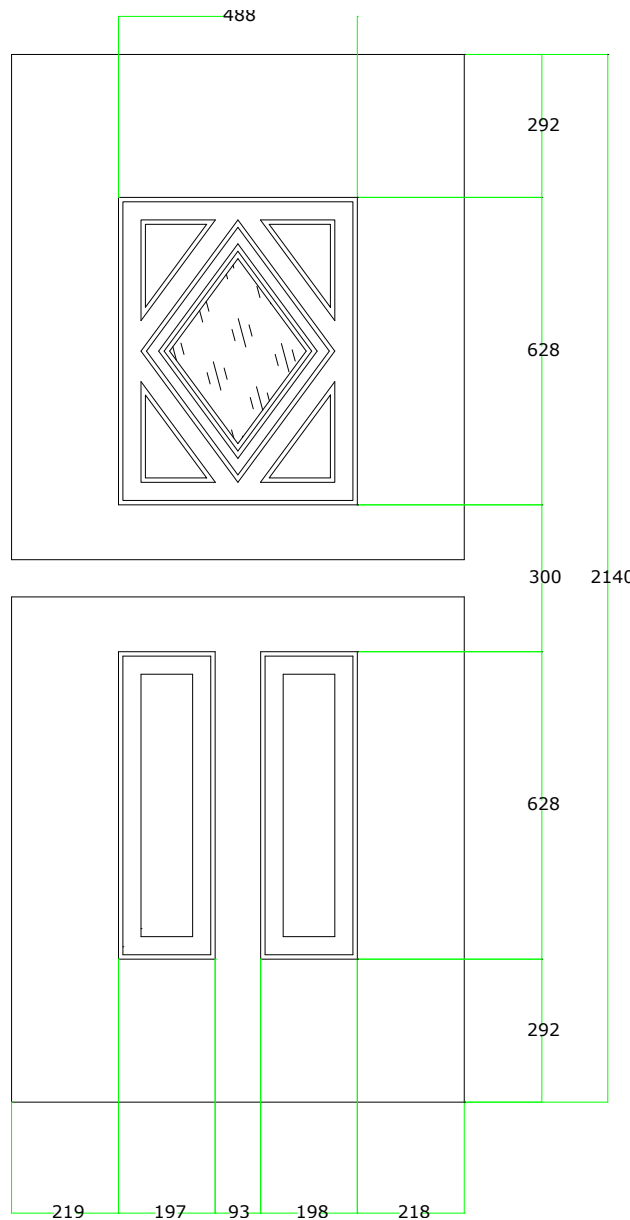

DOORS

ARCACIA
CAMPUS
CAROLINA
CLASSIC
CLASSIC FRENCH
COLONIAL
COTTAGE SPY VIEW
COTTAGE VIEW LIGHT
DAKOTA
DIAMOND
ENGLISH COTTAGE
GEORGIA
ILLINOIS
INDIANA
JACOBAN
KENTUCKY
MONTANA
NEWARK
TENNESSEE
TONGUE AND GROOVE 5
PHILADELPHIA
PORTLAND
REGENCY
STABLE DIAMONDVIEW
STABLE SPY VIEW
STABLE VIEW LIGHT
VERMONT
VIRGINIA
VOGUE
VOGUE FRENCH
WINDSOR

THRESHOLD
CILL
OUTERFRAME
MOULDED PANELS

U VALUES

STABLE DIAMONDVIEW

70 FRAME WITH LOW ALUMINIUM THRESHOLD

MAXIMUM SIZE: 1016 x 2092

MINIMUM SIZE: 804 x 1782

DOUBLE DOORS 70 FRAME WITH LOW ALUMINIUM THRESHOLD

N/A

The overall frame dimensions can be increased or reduced by using other options;

DOOR OUTER FRAME

THRESHOLDS

CILL

FRAME EXTENSIONS

DOOR SASH

MAXIMUM SIZE: 908 x 2018

MINIMUM SIZE: 696 x 1708

PRESS GLAZING

UNIT THICKNESS: 22

UNIT SIZE: 320 x 435

APERTURE: 277 x 371

PRESS BEAD GLAZING

N/A