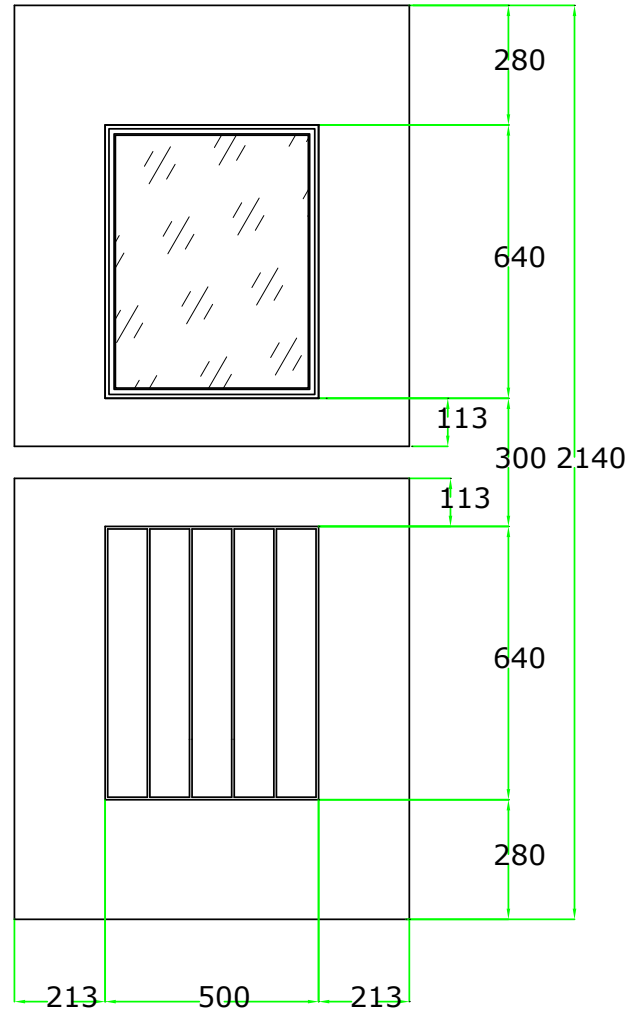

DOORS

ARCACIA
CAMPUS
CAROLINA
CLASSIC
CLASSIC FRENCH
COLONIAL
COTTAGE SPY VIEW
COTTAGE VIEW LIGHT
DAKOTA
DIAMOND
ENGLISH COTTAGE
GEORGIA
ILLINOIS
INDIANA
JACOBAN
KENTUCKY
MONTANA
NEWARK
TENNESSEE
TONGUE AND GROOVE 5
PHILADELPHIA
PORTLAND
REGENCY
STABLE DIAMONDDVIEW
STABLE SPY VIEW
STABLE VIEW LIGHT
VERMONT
VIRGINIA
VOGUE
VOGUE FRENCH
WINDSOR

THRESHOLD
CILL
OUTERFRAME
MOULDED PANELS

U VALUES

STABLE VIEW LIGHT

70 FRAME WITH
LOW ALUMINIUM THRESHOLD

MAXIMUM SIZE: 1016 x 2092

MINIMUM SIZE: 816 x 1782

DOUBLE DOORS 70 FRAME WITH
LOW ALUMINIUM THRESHOLD

N/A

The overall frame dimensions can be increased or reduced by using other options;

DOOR OUTER FRAME
THRESHOLDS

CILL

FRAME EXTENSIONS

DOOR SASH

MAXIMUM SIZE: 908 x 2018

MINIMUM SIZE: 708 x 1708

PRESS GLAZING

UNIT THICKNESS: 22

UNIT SIZE: 485 x 625

APERTURE: 436 x 576

PRESS BEAD GLAZING

N/A