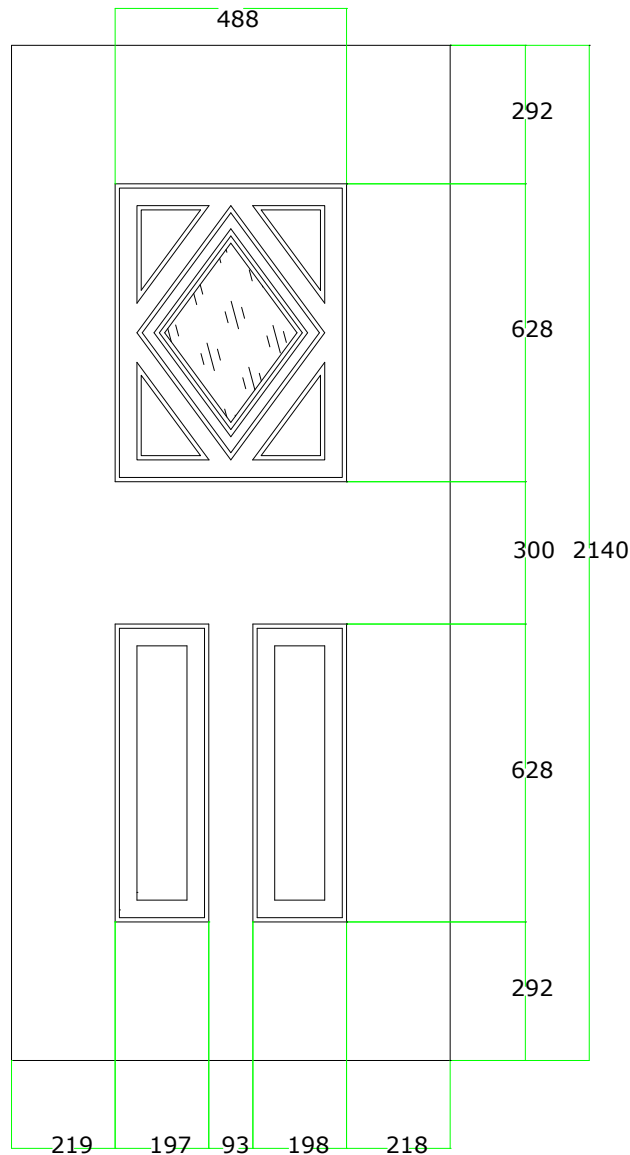

DOORS

ARCACIA
CAMPUS
CAROLINA
CLASSIC
CLASSIC FRENCH
COLONIAL
COTTAGE SPY VIEW
COTTAGE VIEW LIGHT
DAKOTA
DIAMOND
ENGLISH COTTAGE
GEORGIA
ILLINOIS
INDIANA
JACOBAN
KENTUCKY
MONTANA
NEWARK
TENNESSEE
TONGUE AND GROOVE 5
PHILADELPHIA
PORTLAND
REGENCY
STABLE DIAMONDDVIEW
STABLE SPY VIEW
STABLE VIEW LIGHT
VERMONT
VIRGINIA
VOGUE
VOGUE FRENCH
WINDSOR

THRESHOLD
CILL
OUTERFRAME
MOULDED PANELS

U VALUES

DIAMOND

70 FRAME WITH LOW ALUMINIUM THRESHOLD

MAXIMUM SIZE: 1016 x 2172
MINIMUM SIZE: 804 x 1838

DOUBLE DOORS 70FRAME WITH LOW ALUMINIUM THRESHOLD

MAXIMUM SIZE: 1934x 2172
MINIMUM SIZE: 1510 x 1838

The overall frame dimensions can be increased or reduced by using other options;

DOOR OUTER FRAME
THRESHOLDS
CILL
FRAME EXTENSIONS

DOOR SASH

MAXIMUM SIZE: 908 x 2098
MINIMUM SIZE: 696 x 1764

PRESS GLAZING

UNIT THICKNESS: 22
UNIT SIZE: 320 x 435
APERTURE: 277 x 371

PRESS BEAD GLAZING

N/A