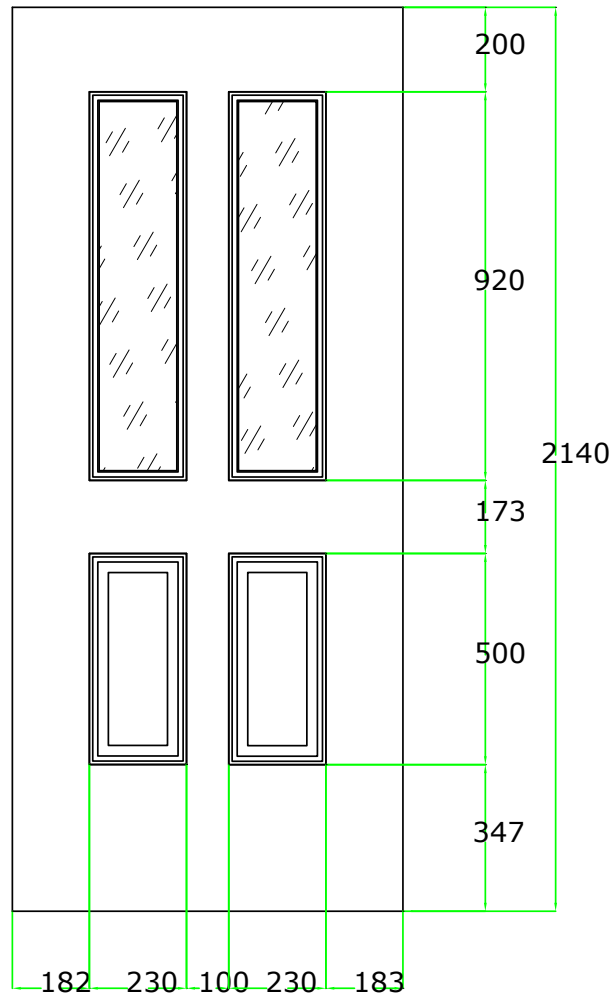

DOORS

ARCACIA
CAMPUS
CAROLINA
CLASSIC
CLASSIC FRENCH
COLONIAL
COTTAGE SPY VIEW
COTTAGE VIEW LIGHT
DAKOTA
DIAMOND
ENGLISH COTTAGE
GEORGIA
ILLINOIS
INDIANA
JACOBAN
KENTUCKY
MONTANA
NEWARK
TENNESSEE
TONGUE AND GROOVE 5
PHILADELPHIA
PORTLAND
REGENCY
STABLE DIAMONDDVIEW
STABLE SPY VIEW
STABLE VIEW LIGHT
VERMONT
VIRGINIA
VOGUE
VOGUE FRENCH
WINDSOR

THRESHOLD
CILL
OUTERFRAME
MOULDED PANELS

U VALUES

JACOBAN

70 FRAME WITH LOW ALUMINIUM THRESHOLD

MAXIMUM SIZE: 1016 x 2172
MINIMUM SIZE: 861 x 1875

DOUBLE DOORS 70 FRAME WITH LOW ALUMINIUM THRESHOLD

MAXIMUM SIZE: 1930 x 2172
MINIMUM SIZE: 1620 x 1875

The overall frame dimensions can be increased or reduced by using other options;

DOOR OUTER FRAME
THRESHOLDS
CILL
FRAME EXTENSIONS

DOOR SASH

MAXIMUM SIZE: 908 x 2098
MINIMUM SIZE: 753 x 1801

PRESS GLAZING

UNIT THICKNESS: 22
UNIT SIZE: 220 x 910
APERTURE: 180x 866

PRESS BEAD GLAZING

UNIT THICKNESS: 24
UNIT SIZE: 188x 875
APERTURE: 155x 842