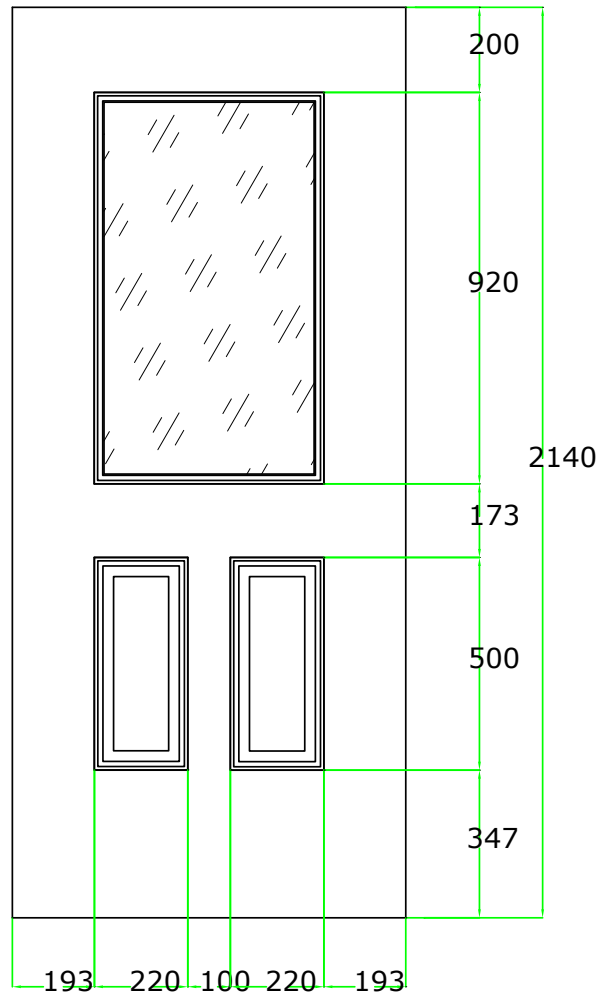

DOORS

ARCACIA
CAMPUS
CAROLINA
CLASSIC
CLASSIC FRENCH
COLONIAL
COTTAGE SPY VIEW
COTTAGE VIEW LIGHT
DAKOTA
DIAMOND
ENGLISH COTTAGE
GEORGIA
ILLINOIS
INDIANA
JACOBAN
KENTUCKY
MONTANA
NEWARK
TENNESSEE
TONGUE AND GROOVE 5
PHILADELPHIA
PORTLAND
REGENCY
STABLE DIAMONDDVIEW
STABLE SPY VIEW
STABLE VIEW LIGHT
VERMONT
VIRGINIA
VOGUE
VOGUE FRENCH
WINDSOR

THRESHOLD
CILL
OUTERFRAME
MOULDED PANELS

U VALUES

WINDSOR

70 FRAME WITH LOW ALUMINIUM THRESHOLD

MAXIMUM SIZE: 1016 x 2172
MINIMUM SIZE: 856 x 1875

DOUBLE DOORS 70 FRAME WITH LOW ALUMINIUM THRESHOLD

MAXIMUM SIZE: 1930 x 2172
MINIMUM SIZE: 1610 x 1875

The overall frame dimensions can be increased or reduced by using other options;

DOOR OUTER FRAME
THRESHOLDS
CILL
FRAME EXTENSIONS

DOOR SASH

MAXIMUM SIZE: 908 x 2098
MINIMUM SIZE: 748 x 1801

PRESS GLAZING

UNIT THICKNESS: 22
UNIT SIZE: 530x 910
APERTURE: 495x 872

PRESS BEAD GLAZING

UNIT THICKNESS: 24
UNIT SIZE: 495 x 875
APERTURE: 462x 842