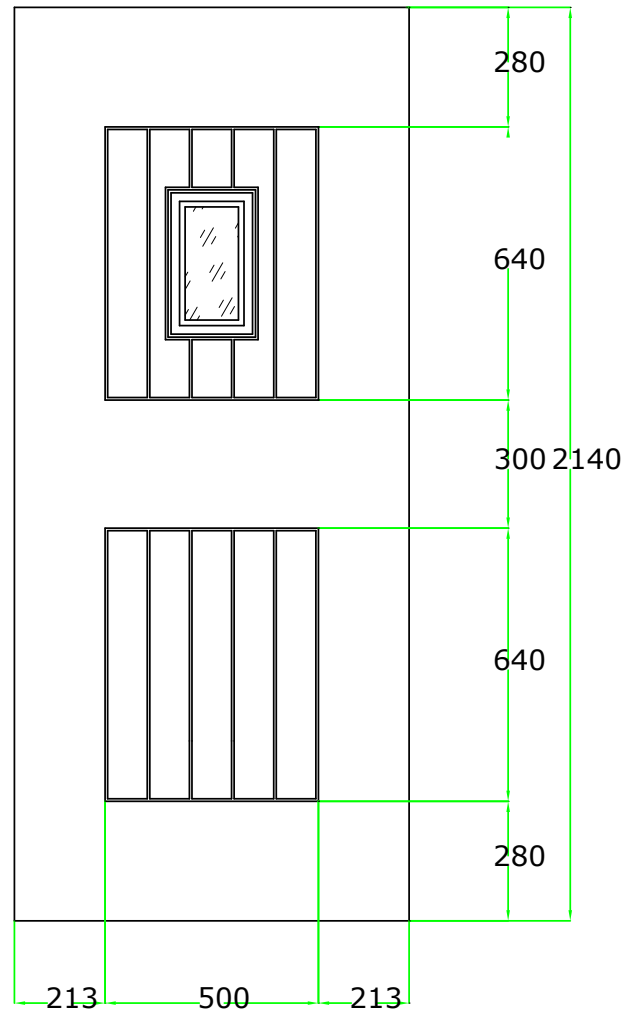

DOORS

ARCACIA
CAMPUS
CAROLINA
CLASSIC
CLASSIC FRENCH
COLONIAL
COTTAGE SPY VIEW
COTTAGE VIEW LIGHT
DAKOTA
DIAMOND
ENGLISH COTTAGE
GEORGIA
ILLINOIS
INDIANA
JACOBAN
KENTUCKY
MONTANA
NEWARK
TENNESSEE
TONGUE AND GROOVE 5
PHILADELPHIA
PORTLAND
REGENCY
STABLE DIAMONDDVIEW
STABLE SPY VIEW
STABLE VIEW LIGHT
VERMONT
VIRGINIA
VOGUE
VOGUE FRENCH
WINDSOR

THRESHOLD
CILL
OUTERFRAME
MOULDED PANELS

U VALUES

COTTAGE SPY VIEW

70 FRAME WITH LOW ALUMINIUM THRESHOLD

MAXIMUM SIZE: 1016 x 2172
MINIMUM SIZE: 781x 1822

DOUBLE DOORS 70 FRAME WITH LOW ALUMINIUM THRESHOLD

MAXIMUM SIZE: 1930 x 2172
MINIMUM SIZE: 1460 x 1822

The overall frame dimensions can be increased or reduced by using other options;

DOOR OUTER FRAME
THRESHOLDS
CILL
FRAME EXTENSIONS

DOOR SASH

MAXIMUM SIZE: 908 x 2098
MINIMUM SIZE: 673 x 1748

PRESS GLAZING

UNIT THICKNESS: 22
UNIT SIZE: 150 x 300
APERTURE: 109x 252

PRESS BEAD GLAZING

UNIT THICKNESS: 24
UNIT SIZE: 114 x 255
APERTURE: 85 x 226