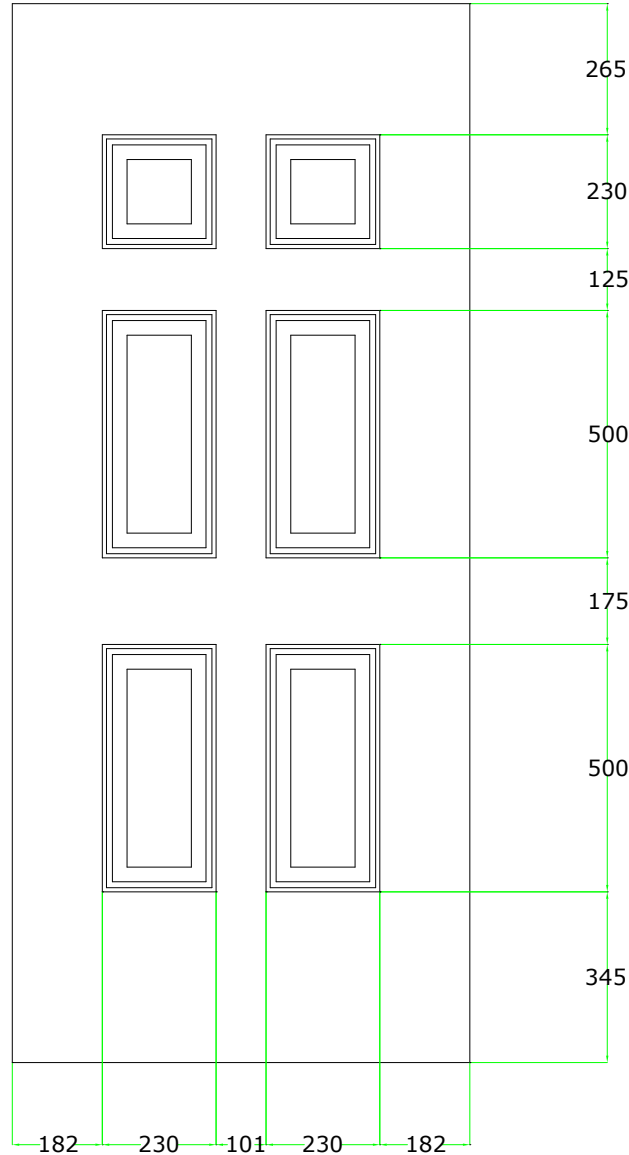

DOORS

ARCACIA
CAMPUS
CAROLINA
CLASSIC
CLASSIC FRENCH
COLONIAL
COTTAGE SPY VIEW
COTTAGE VIEW LIGHT
DAKOTA
DIAMOND
ENGLISH COTTAGE
GEORGIA
ILLINOIS
INDIANA
JACOBAN
KENTUCKY
MONTANA
NEWARK
TENNESSEE
TONGUE AND GROOVE 5
PHILADELPHIA
PORTLAND
REGENCY
STABLE DIAMONDDVIEW
STABLE SPY VIEW
STABLE VIEW LIGHT
VERMONT
VIRGINIA
VOGUE
VOGUE FRENCH
WINDSOR

THRESHOLD
CILL
OUTERFRAME
MOULDED PANELS

U VALUES

COLONIAL

70 FRAME WITH LOW ALUMINIUM THRESHOLD

MAXIMUM SIZE: 1016 x 2172
MINIMUM SIZE: 837x 1802

DOUBLE DOORS 70 FRAME WITH LOW ALUMINIUM THRESHOLD

MAXIMUM SIZE: 1930 x 2172
MINIMUM SIZE: 1572 x 1802

The overall frame dimensions can be increased or reduced by using other options;

DOOR OUTER FRAME
THRESHOLDS

CILL
FRAME EXTENSIONS

DOOR SASH

MAXIMUM SIZE: 908 x 2098
MINIMUM SIZE: 729 x 1728

PRESS GLAZING

N/A

PRESS BEAD GLAZING

N/A

ELITE series
LOW ALUMINIUM THRESHOLD

MAXIMUM SIZE: 1016 x 2172
MINIMUM SIZE: 856 x 1925

SELECT series
LOW ALUMINIUM THRESHOLD

MAXIMUM SIZE: 1016 x 2172
MINIMUM SIZE: 856 x 1925