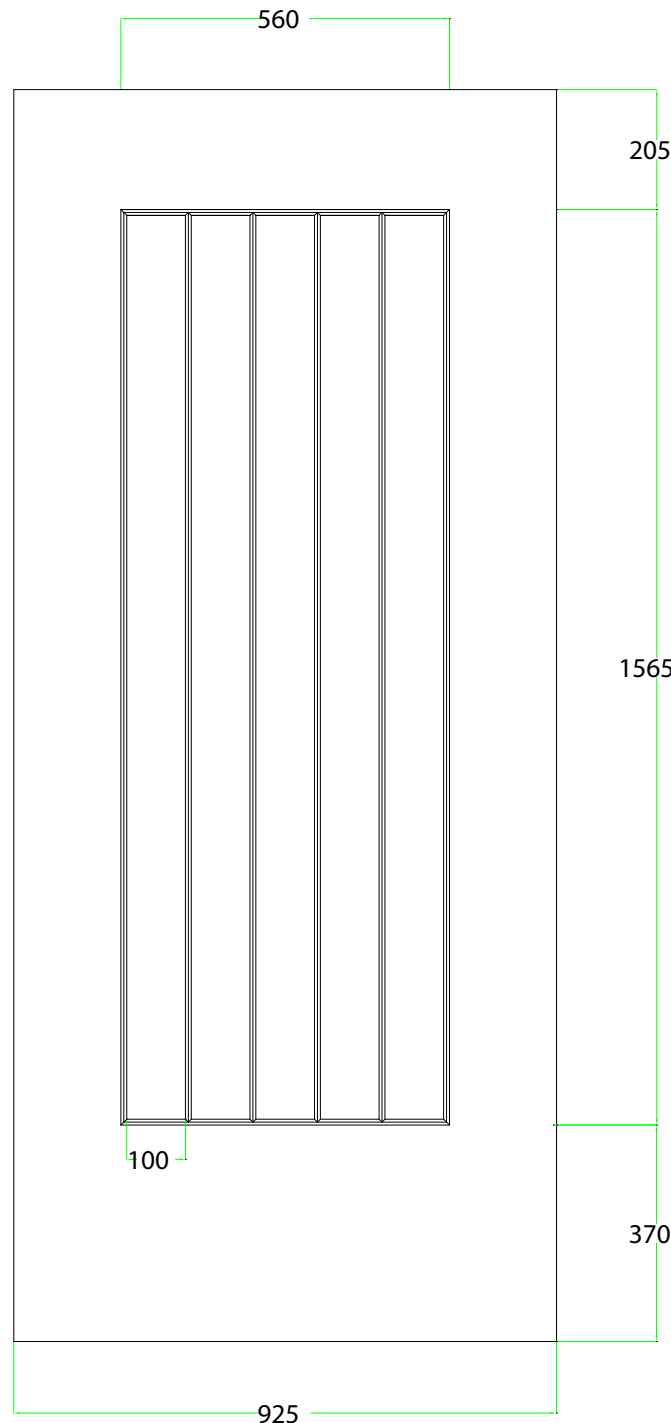

DOORS

ARCACIA
CAMPUS
CAROLINA
CLASSIC
CLASSIC FRENCH
COLONIAL
COTTAGE SPY VIEW
COTTAGE VIEW LIGHT
DAKOTA
DIAMOND
ENGLISH COTTAGE
GEORGIA
ILLINOIS
INDIANA
JACOBAN
KENTUCKY
MONTANA
NEWARK
TENNESSEE
TONGUE AND GROOVE 5
PHILADELPHIA
PORTLAND
REGENCY
STABLE DIAMONDDVIEW
STABLE SPY VIEW
STABLE VIEW LIGHT
VERMONT
VIRGINIA
VOGUE
VOGUE FRENCH
WINDSOR

THRESHOLD
CILL
OUTERFRAME
MOULDED PANELS

U VALUES

INDIANA

70 FRAME WITH LOW ALUMINIUM THRESHOLD

MAXIMUM SIZE: 1016 x 2172

MINIMUM SIZE: 876 x 1882

DOUBLE DOORS 70 FRAME WITH LOW ALUMINIUM THRESHOLD

MAXIMUM SIZE: 1930x 2172

MINIMUM SIZE: 1650 x 1882

The overall frame dimensions can be increased or reduced by using other options;

DOOR OUTER FRAME
THRESHOLDS

CILL

FRAME EXTENSIONS

DOOR SASH

MAXIMUM SIZE: 908 x 2098

MINIMUM SIZE: 768 x 1808