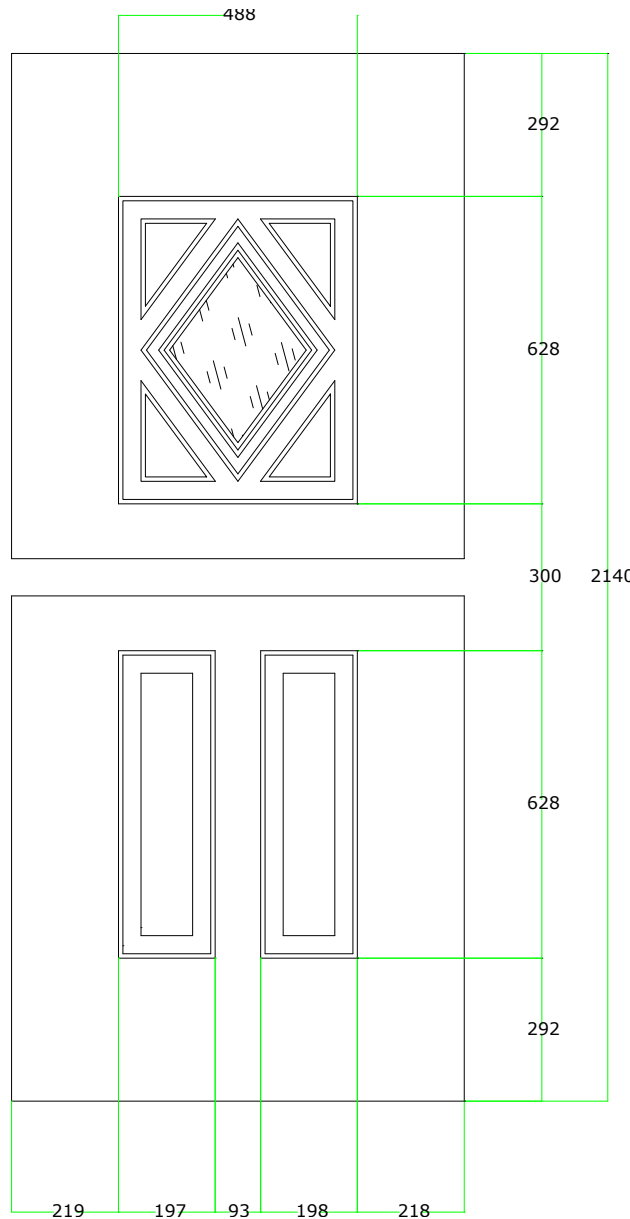

DOORS

ARCACIA
CAMPUS
CAROLINA
CLASSIC
CLASSIC FRENCH
COLONIAL
COTTAGE SPY VIEW
COTTAGE VIEW LIGHT
DAKOTA
DIAMOND
ENGLISH COTTAGE
GEORGIA
ILLINOIS
INDIANA
JACOBAN
KENTUCKY
MONTANA
NEWARK
TENNESSEE
TONGUE AND GROOVE 5
PHILADELPHIA
PORTLAND
REGENCY
STABLE DIAMONDVIEW
STABLE SPY VIEW
STABLE VIEW LIGHT
VERMONT
VIRGINIA
VOGUE
VOGUE FRENCH
WINDSOR

THRESHOLD
CILL
OUTERFRAME
MOULDED PANELS

U VALUES

STABLE DIAMONDVIEW

70 FRAME WITH LOW ALUMINIUM THRESHOLD

MAXIMUM SIZE: 1016 x 2092
MINIMUM SIZE: 804 x 1782

DOUBLE DOORS 70 FRAME WITH LOW ALUMINIUM THRESHOLD N/A

The overall frame dimensions can be increased or reduced by using other options;

DOOR OUTER FRAME
THRESHOLDS
CILL
FRAME EXTENSIONS

DOOR SASH

MAXIMUM SIZE: 908 x 2018
MINIMUM SIZE: 696 x 1708

PRESS GLAZING

UNIT THICKNESS: 22
UNIT SIZE: 320 x 435
APERTURE: 277 x 371

PRESS BEAD GLAZING

N/A