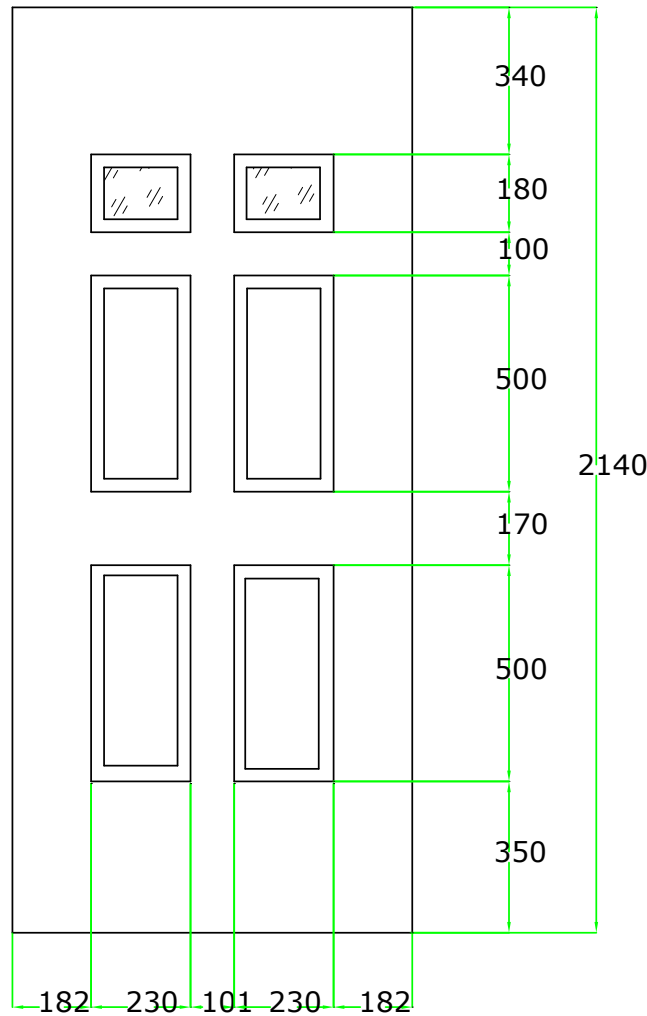

DOORS

ARCACIA
CAMPUS
CAROLINA
CLASSIC
CLASSIC FRENCH
COLONIAL
COTTAGE SPY VIEW
COTTAGE VIEW LIGHT
DAKOTA
DIAMOND
ENGLISH COTTAGE
GEORGIA
ILLINOIS
INDIANA
JACOBAN
KENTUCKY
MONTANA
NEWARK
TENNESSEE
TONGUE AND GROOVE 5
PHILADELPHIA
PORTLAND
REGENCY
STABLE DIAMONDDVIEW
STABLE SPY VIEW
STABLE VIEW LIGHT
VERMONT
VIRGINIA
VOGUE
VOGUE FRENCH
WINDSOR

THRESHOLD
CILL
OUTERFRAME
MOULDED PANELS

U VALUES

REGENCY

70 FRAME WITH LOW ALUMINIUM THRESHOLD

MAXIMUM SIZE: 1016 x 2172
MINIMUM SIZE: 877x 1802

DOUBLE DOORS 70 FRAME WITH LOW ALUMINIUM THRESHOLD

MAXIMUM SIZE: 1930 x 2172
MINIMUM SIZE: 1652 x 1802

The overall frame dimensions can be increased or reduced by using other options;

DOOR OUTER FRAME THRESHOLDS

CILL

FRAME EXTENSIONS

DOOR SASH

MAXIMUM SIZE: 908 x 2098
MINIMUM SIZE: 769 x 1728

PRESS GLAZING

UNIT THICKNESS: 22
UNIT SIZE: 230 x 175
APERTURE: 187 x 140

PRESS BEAD GLAZING

N/A

ELITE series
LOW ALUMINIUM THRESHOLD

MAXIMUM SIZE: 1016 x 2172
MINIMUM SIZE: 856 x 1925

SELECT series
LOW ALUMINIUM THRESHOLD

MAXIMUM SIZE: 1016 x 2172
MINIMUM SIZE: 856 x 1925