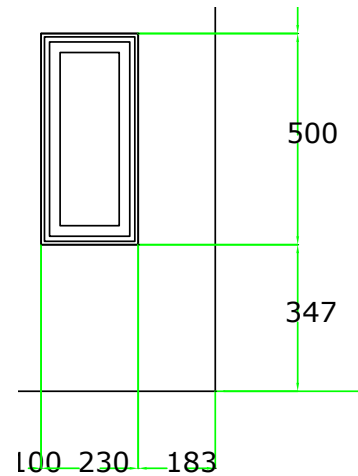

SINGLE MOULDED PANELS

MAXIMUM SIZE: w420 x h950

MINIMUM SIZE: w290 x h580