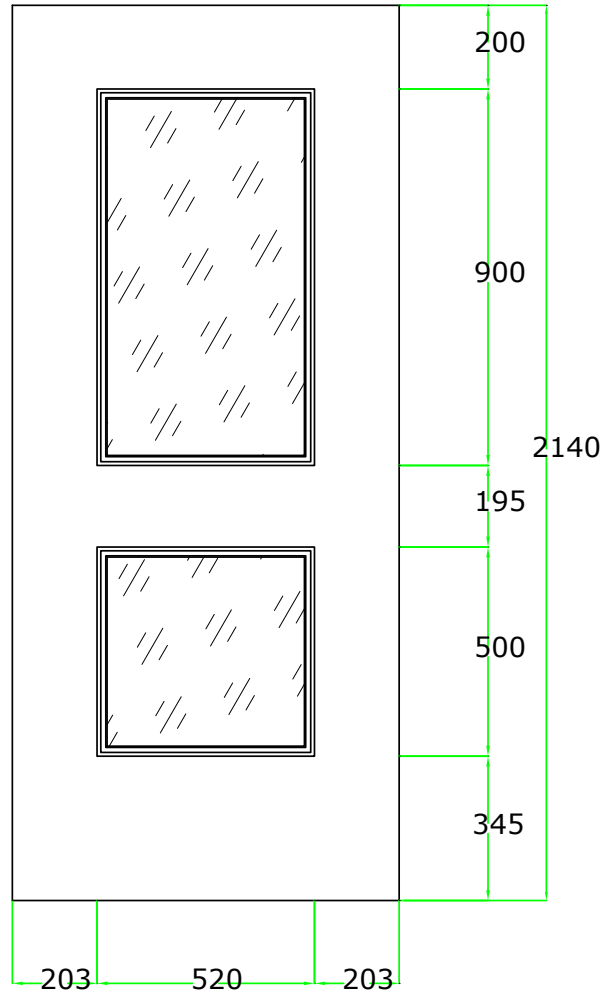

DOORS

ARCACIA
CAMPUS
CAROLINA
CLASSIC
CLASSIC FRENCH
COLONIAL
COTTAGE SPY VIEW
COTTAGE VIEW LIGHT
DAKOTA
DIAMOND
ENGLISH COTTAGE
GEORGIA
ILLINOIS
INDIANA
JACOBAN
KENTUCKY
MONTANA
NEWARK
TENNESSEE
TONGUE AND GROOVE 5
PHILADELPHIA
PORTLAND
REGENCY
STABLE DIAMONDDVIEW
STABLE SPY VIEW
STABLE VIEW LIGHT
VERMONT
VIRGINIA
VOGUE
VOGUE FRENCH
WINDSOR

THRESHOLD
CILL
OUTERFRAME
MOULDED PANELS

U VALUES

VIRGINIA

70FRAME WITH LOW ALUMINIUM THRESHOLD

MAXIMUM SIZE: 1016 x 2172
MINIMUM SIZE: 836 x 1877

DOUBLE DOORS 70 FRAME WITH LOW ALUMINIUM THRESHOLD

MAXIMUM SIZE: 1930 x 2172
MINIMUM SIZE: 1570 x 1877

The overall frame dimensions can be increased or reduced by using other options;

DOOR OUTER FRAME
THRESHOLDS

CILL

FRAME EXTENSIONS

DOOR SASH

MAXIMUM SIZE: 908 x 2098
MINIMUM SIZE: 728x 1803

PRESS GLAZING

UNIT THICKNESS:	22	
UNIT SIZE:	510 x 890	510 x 490
APERTURE:	466x 846	466 x 448

PRESS BEAD GLAZING

UNIT THICKNESS:	24	
UNIT SIZE:	470 x 1852	470 x 455
APERTURE:	438 x 818	438 x 422