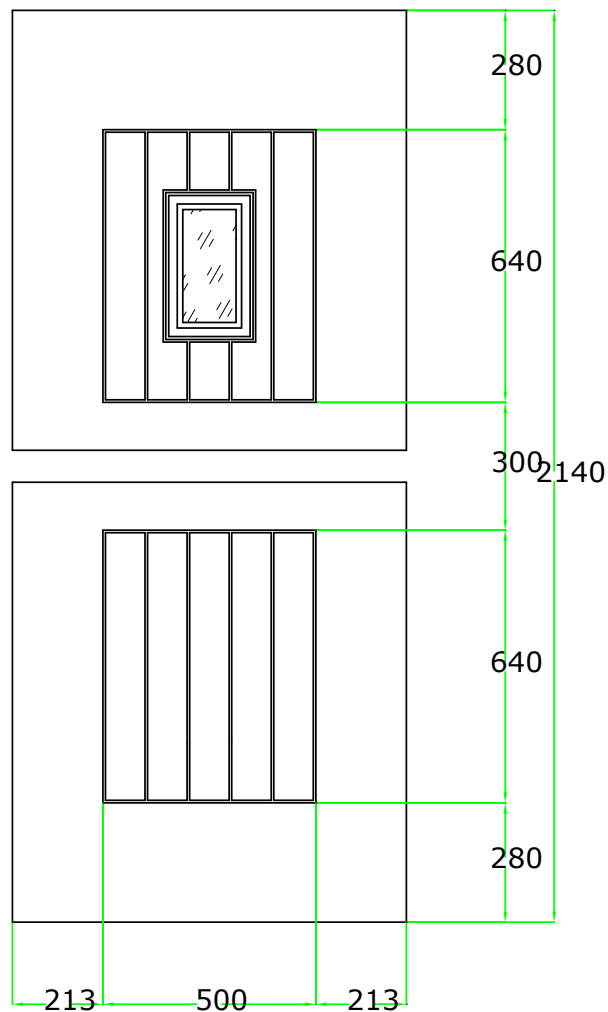

DOORS

ARCACIA
CAMPUS
CAROLINA
CLASSIC
CLASSIC FRENCH
COLONIAL
COTTAGE SPY VIEW
COTTAGE VIEW LIGHT
DAKOTA
DIAMOND
ENGLISH COTTAGE
GEORGIA
ILLINOIS
INDIANA
JACOBAN
KENTUCKY
MONTANA
NEWARK
TENNESSEE
TONGUE AND GROOVE 5
PHILADELPHIA
PORTLAND
REGENCY
STABLE DIAMONDDVIEW
STABLE SPY VIEW
STABLE VIEW LIGHT
VERMONT
VIRGINIA
VOGUE
VOGUE FRENCH
WINDSOR

THRESHOLD
CILL
OUTERFRAME
MOULDED PANELS

U VALUES

STABLE SPY VIEW

70 FRAME WITH
LOW ALUMINIUM THRESHOLD
MAXIMUM SIZE: 1016 x 2092
MINIMUM SIZE: 781 x 1742

DOUBLE DOORS 70 FRAME WITH
LOW ALUMINIUM THRESHOLD
N/A

The overall frame dimensions can be increased or reduced by using other options;

DOOR OUTER FRAME
THRESHOLDS
CILL
FRAME EXTENSIONS

DOOR SASH
MAXIMUM SIZE: 908 x 2018
MINIMUM SIZE: 673 x 1668

PRESS GLAZING
UNIT THICKNESS: 22
UNIT SIZE: 150 x 300
APERTURE: 109x 252

PRESS BEAD GLAZING
N/A