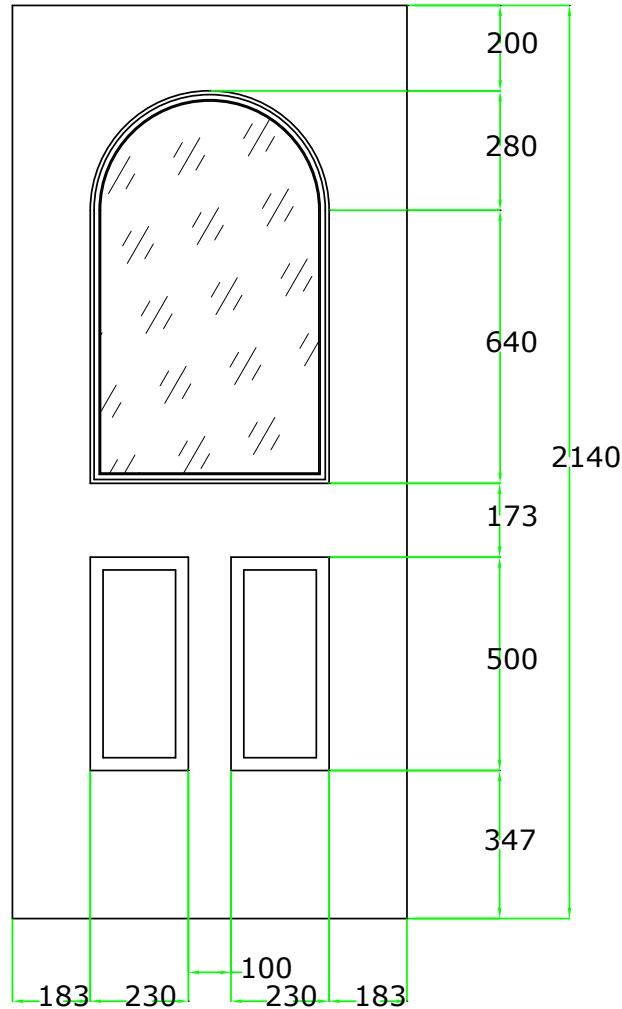

DOORS

ARCACIA
CAMPUS
CAROLINA
CLASSIC
CLASSIC FRENCH
COLONIAL
COTTAGE SPY VIEW
COTTAGE VIEW LIGHT
DAKOTA
DIAMOND
ENGLISH COTTAGE
GEORGIA
ILLINOIS
INDIANA
JACOBAN
KENTUCKY
MONTANA
NEWARK
TENNESSEE
TONGUE AND GROOVE 5
PHILADELPHIA
PORTLAND
REGENCY
STABLE DIAMONDDVIEW
STABLE SPY VIEW
STABLE VIEW LIGHT
VERMONT
VIRGINIA
VOGUE
VOGUE FRENCH
WINDSOR

THRESHOLD
CILL
OUTERFRAME
MOULDED PANELS

U VALUES

KENTUCKY

70 FRAME WITH LOW ALUMINIUM THRESHOLD

MAXIMUM SIZE: 1016 x 2172
MINIMUM SIZE: 876 x 1875

DOUBLE DOORS 70 FRAME WITH LOW ALUMINIUM THRESHOLD

MAXIMUM SIZE: 1930 x 2172
MINIMUM SIZE: 1650 x 1875

The overall frame dimensions can be increased or reduced by using other options;

DOOR OUTER FRAME
THRESHOLDS

CILL
FRAME EXTENSIONS

DOOR SASH

MAXIMUM SIZE: 908 x 2098
MINIMUM SIZE: 768 x 1801

PRESS GLAZING

UNIT THICKNESS: 22
UNIT SIZE: 560 x 912
APERTURE: 508 x 867

PRESS BEAD GLAZING

UNIT THICKNESS: 24
UNIT SIZE: 516 x 875
APERTURE: 482 x 840