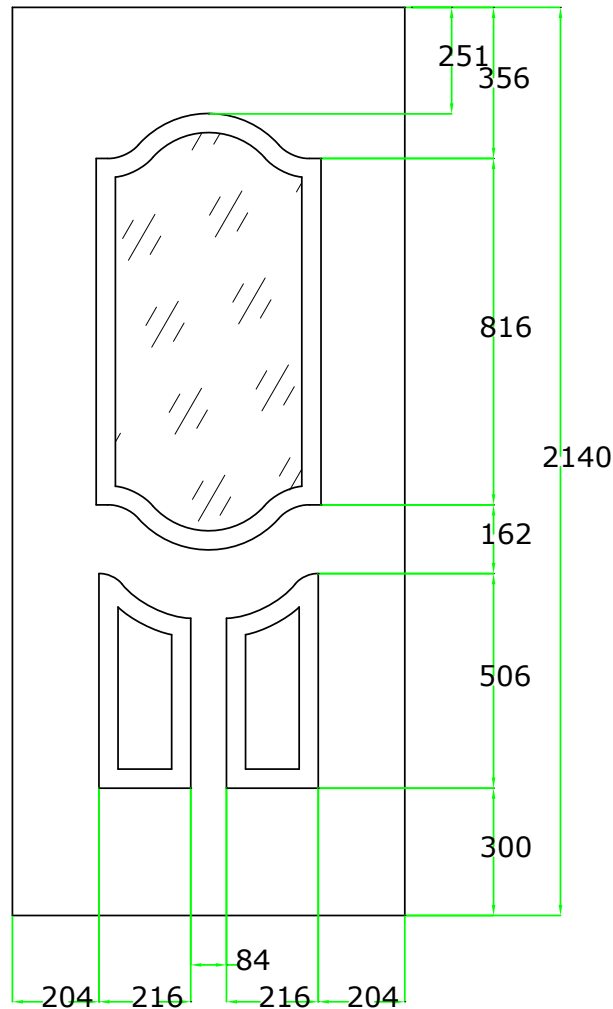

DOORS

ARCACIA
CAMPUS
CAROLINA
CLASSIC
CLASSIC FRENCH
COLONIAL
COTTAGE SPY VIEW
COTTAGE VIEW LIGHT
DAKOTA
DIAMOND
ENGLISH COTTAGE
GEORGIA
ILLINOIS
INDIANA
JACOBAN
KENTUCKY
MONTANA
NEWARK
TENNESSEE
TONGUE AND GROOVE 5
PHILADELPHIA
PORTLAND
REGENCY
STABLE DIAMONDDVIEW
STABLE SPY VIEW
STABLE VIEW LIGHT
VERMONT
VIRGINIA
VOGUE
VOGUE FRENCH
WINDSOR

THRESHOLD
CILL
OUTERFRAME
MOULDED PANELS

U VALUES

GEORGIA

70 FRAME WITH LOW ALUMINIUM THRESHOLD

MAXIMUM SIZE: 1016 x 2172
MINIMUM SIZE: 832 x 1871

DOUBLE DOORS 70 FRAME WITH LOW ALUMINIUM THRESHOLD

MAXIMUM SIZE: 1930 x 2172
MINIMUM SIZE: 1556 x 1871

The overall frame dimensions can be increased or reduced by using other options;

DOOR OUTER FRAME
THRESHOLDS
CILL
FRAME EXTENSIONS

DOOR SASH

MAXIMUM SIZE: 908 x 2098
MINIMUM SIZE: 724 x 1797

PRESS GLAZING

UNIT THICKNESS: 22
UNIT SIZE: 512 x 1008
APERTURE: 462x (752 /961/752)

PRESS BEAD GLAZING

N/A