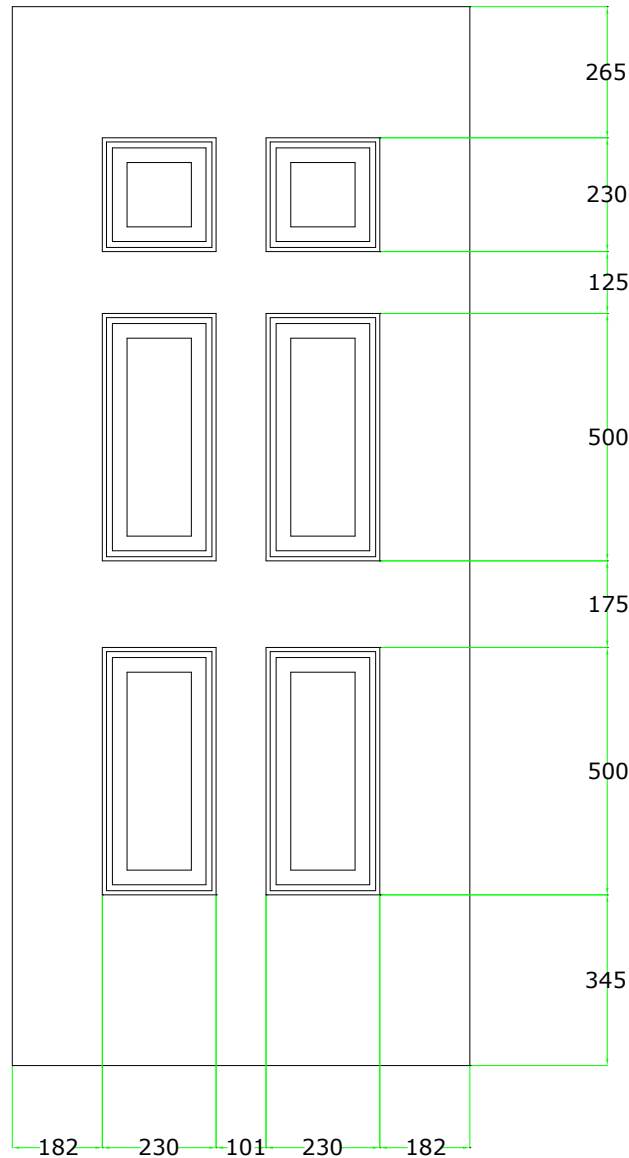

DOORS

ARCACIA
CAMPUS
CAROLINA
CLASSIC
CLASSIC FRENCH
COLONIAL
COTTAGE SPY VIEW
COTTAGE VIEW LIGHT
DAKOTA
DIAMOND
ENGLISH COTTAGE
GEORGIA
ILLINOIS
INDIANA
JACOBAN
KENTUCKY
MONTANA
NEWARK
TENNESSEE
TONGUE AND GROOVE 5
PHILADELPHIA
PORTLAND
REGENCY
STABLE DIAMONDDVIEW
STABLE SPY VIEW
STABLE VIEW LIGHT
VERMONT
VIRGINIA
VOGUE
VOGUE FRENCH
WINDSOR

THRESHOLD
CILL
OUTERFRAME
MOULDED PANELS

U VALUES

COLONIAL

70 FRAME WITH LOW ALUMINIUM THRESHOLD

MAXIMUM SIZE: 1016 x 2172
MINIMUM SIZE: 837x 1802

DOUBLE DOORS 70 FRAME WITH LOW ALUMINIUM THRESHOLD

MAXIMUM SIZE: 1930 x 2172
MINIMUM SIZE: 1572 x 1802

The overall frame dimensions can be increased or reduced by using other options;

DOOR OUTER FRAME
THRESHOLDS

CILL
FRAME EXTENSIONS

DOOR SASH

MAXIMUM SIZE: 908 x 2098
MINIMUM SIZE: 729 x 1728

PRESS GLAZING

N/A

PRESS BEAD GLAZING

N/A