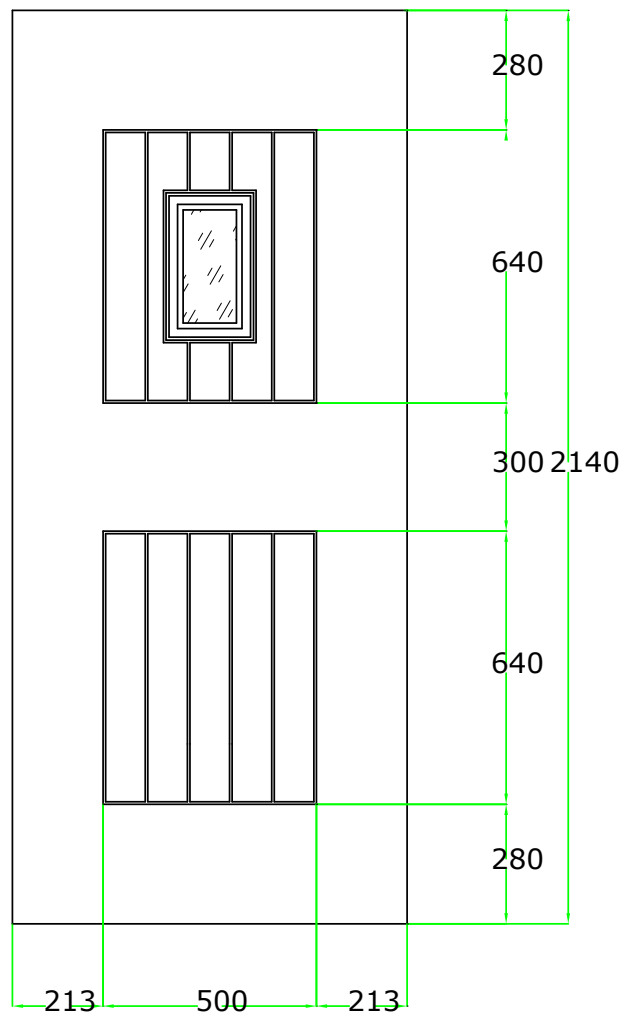

DOORS

ARCACIA
CAMPUS
CAROLINA
CLASSIC
CLASSIC FRENCH
COLONIAL
COTTAGE SPY VIEW
COTTAGE VIEW LIGHT
DAKOTA
DIAMOND
ENGLISH COTTAGE
GEORGIA
ILLINOIS
INDIANA
JACOBAN
KENTUCKY
MONTANA
NEWARK
TENNESSEE
TONGUE AND GROOVE 5
PHILADELPHIA
PORTLAND
REGENCY
STABLE DIAMONDDVIEW
STABLE SPY VIEW
STABLE VIEW LIGHT
VERMONT
VIRGINIA
VOGUE
VOGUE FRENCH
WINDSOR

THRESHOLD
CILL
OUTERFRAME
MOULDED PANELS

U VALUES

COTTAGE SPY VIEW

**70 FRAME WITH
LOW ALUMINIUM THRESHOLD**
MAXIMUM SIZE: 1016 x 2172
MINIMUM SIZE: 781x 1822

**DOUBLE DOORS 70 FRAME WITH
LOW ALUMINIUM THRESHOLD**
MAXIMUM SIZE: 1930 x 2172
MINIMUM SIZE: 1460 x 1822

The overall frame dimensions can be increased or reduced by using other options;

DOOR OUTER FRAME
THRESHOLDS
CILL
FRAME EXTENSIONS

DOOR SASH
MAXIMUM SIZE: 908 x 2098
MINIMUM SIZE: 673 x 1748

PRESS GLAZING
UNIT THICKNESS: 22
UNIT SIZE: 150 x 300
APERTURE: 109x 252

PRESS BEAD GLAZING
UNIT THICKNESS: 24
UNIT SIZE: 114 x 255
APERTURE: 85 x 226