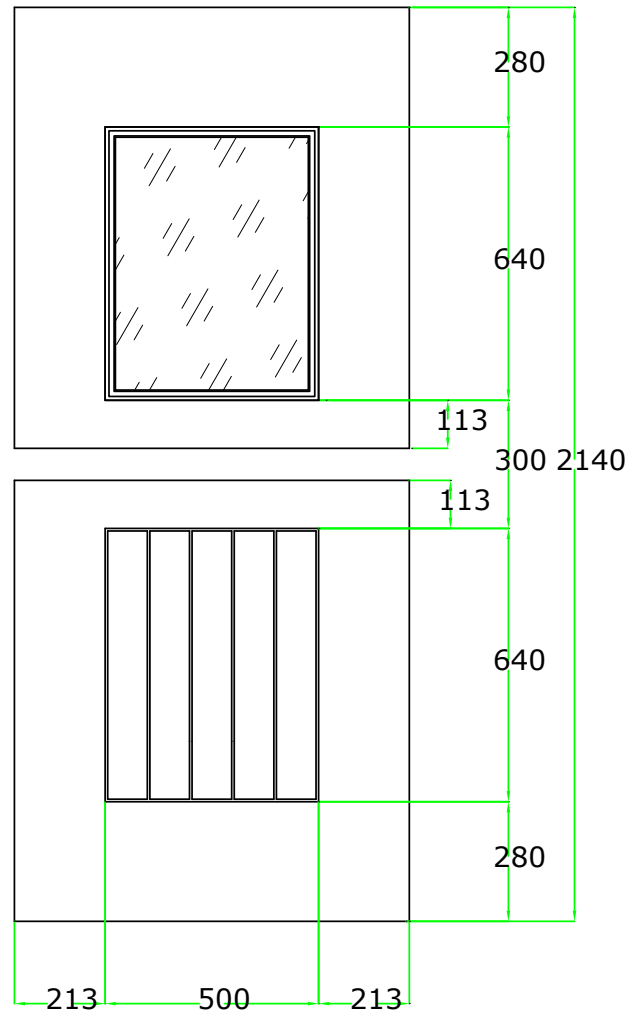

DOORS

ARCACIA
CAMPUS
CAROLINA
CLASSIC
CLASSIC FRENCH
COLONIAL
COTTAGE SPY VIEW
COTTAGE VIEW LIGHT
DAKOTA
DIAMOND
ENGLISH COTTAGE
GEORGIA
ILLINOIS
INDIANA
JACOBAN
KENTUCKY
MONTANA
NEWARK
TENNESSEE
TONGUE AND GROOVE 5
PHILADELPHIA
PORTLAND
REGENCY
STABLE DIAMONDDVIEW
STABLE SPY VIEW
STABLE VIEW LIGHT
VERMONT
VIRGINIA
VOGUE
VOGUE FRENCH
WINDSOR

THRESHOLD
CILL
OUTERFRAME
MOULDED PANELS

U VALUES

STABLE VIEW LIGHT

70 FRAME WITH
LOW ALUMINIUM THRESHOLD

MAXIMUM SIZE: 1016 x 2092

MINIMUM SIZE: 816 x 1782

DOUBLE DOORS 70 FRAME WITH
LOW ALUMINIUM THRESHOLD

N/A

The overall frame dimensions can be increased or reduced by using other options;

DOOR OUTER FRAME
THRESHOLDS

CILL

FRAME EXTENSIONS

DOOR SASH

MAXIMUM SIZE: 908 x 2018

MINIMUM SIZE: 708 x 1708

PRESS GLAZING

UNIT THICKNESS: 22

UNIT SIZE: 485 x 625

APERTURE: 436 x 576

PRESS BEAD GLAZING

N/A