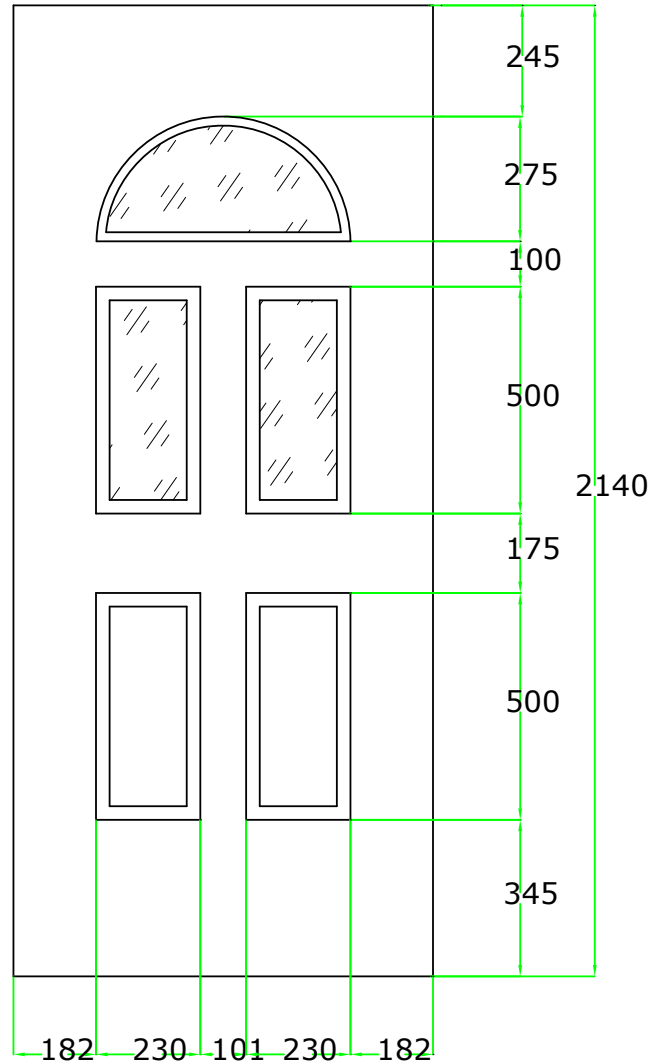

DOORS

ARCACIA
CAMPUS
CAROLINA
CLASSIC
CLASSIC FRENCH
COLONIAL
COTTAGE SPY VIEW
COTTAGE VIEW LIGHT
DAKOTA
DIAMOND
ENGLISH COTTAGE
GEORGIA
ILLINOIS
INDIANA
JACOBAN
KENTUCKY
MONTANA
NEWARK
TENNESSEE
TONGUE AND GROOVE 5
PHILADELPHIA
PORTLAND
REGENCY
STABLE DIAMONDDVIEW
STABLE SPY VIEW
STABLE VIEW LIGHT
VERMONT
VIRGINIA
VOGUE
VOGUE FRENCH
WINDSOR

THRESHOLD
CILL
OUTERFRAME
MOULDED PANELS

U VALUES

TENNESSEE

70 FRAME WITH LOW ALUMINIUM THRESHOLD

MAXIMUM SIZE: 1016 x 2172
MINIMUM SIZE: 856 x 1822

DOUBLE DOORS 70 FRAME WITH LOW ALUMINIUM THRESHOLD

MAXIMUM SIZE: 1930 x 2172
MINIMUM SIZE: 1610 x 1822

The overall frame dimensions can be increased or reduced by using other options;

DOOR OUTER FRAME
THRESHOLDS
CILL
FRAME EXTENSIONS

DOOR SASH

MAXIMUM SIZE: 908 x 2098
MINIMUM SIZE: 748 x 1748

ELITE series
LOW ALUMINIUM THRESHOLD

MAXIMUM SIZE: 1016 x 2172
MINIMUM SIZE: 856 x 1925

SELECT series
LOW ALUMINIUM THRESHOLD

MAXIMUM SIZE: 1016 x 2172
MINIMUM SIZE: 856 x 1925