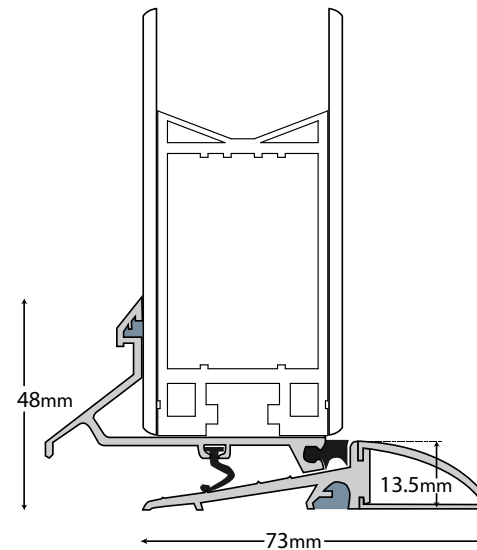

OPEN OUT ALI THRESHOLD