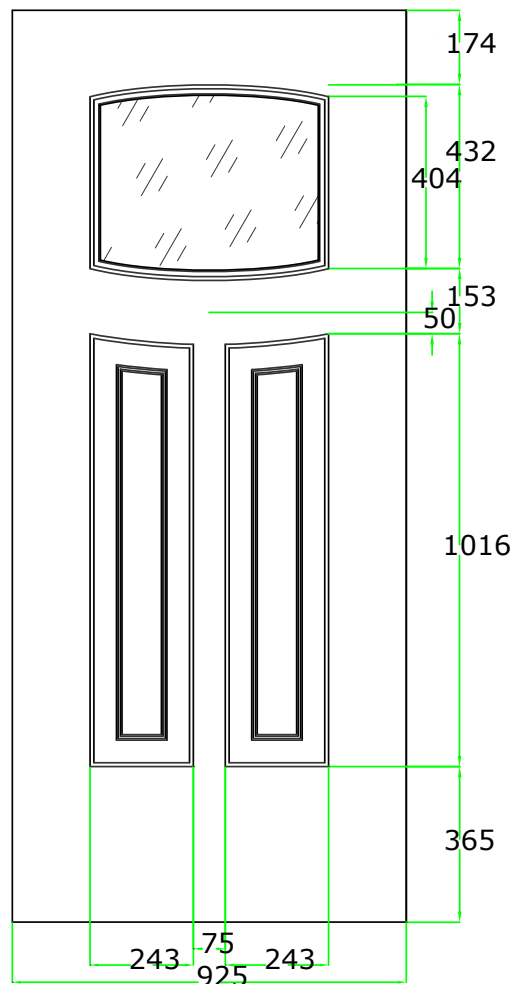

DOORS

ARCACIA
CAMPUS
CAROLINA
CLASSIC
CLASSIC FRENCH
COLONIAL
COTTAGE SPY VIEW
COTTAGE VIEW LIGHT
DAKOTA
DIAMOND
ENGLISH COTTAGE
GEORGIA
ILLINOIS
INDIANA
JACOBAN
KENTUCKY
MONTANA
NEWARK
TENNESSEE
TONGUE AND GROOVE 5
PHILADELPHIA
PORTLAND
REGENCY
STABLE DIAMONDDVIEW
STABLE SPY VIEW
STABLE VIEW LIGHT
VERMONT
VIRGINIA
VOGUE
VOGUE FRENCH
WINDSOR

THRESHOLD
CILL
OUTERFRAME
MOULDED PANELS

U VALUES

NEWARK

70 FRAME WITH LOW ALUMINIUM THRESHOLD

MAXIMUM SIZE: 1016 x 2172
MINIMUM SIZE: 877 x 1883

DOUBLE DOORS 70 FRAME WITH LOW ALUMINIUM THRESHOLD

MAXIMUM SIZE: 1930 x 2172
MINIMUM SIZE: 1652 x 1883

The overall frame dimensions can be increased or reduced by using other options;

DOOR OUTER FRAME
THRESHOLDS
CILL
FRAME EXTENSIONS

DOOR SASH

MAXIMUM SIZE: 908 x 2098
MINIMUM SIZE: 769 x 1809

PRESS GLAZING

UNIT THICKNESS: 22
UNIT SIZE: 547 x 447
APERTURE: 512 x 409

PRESS BEAD GLAZING

N/A