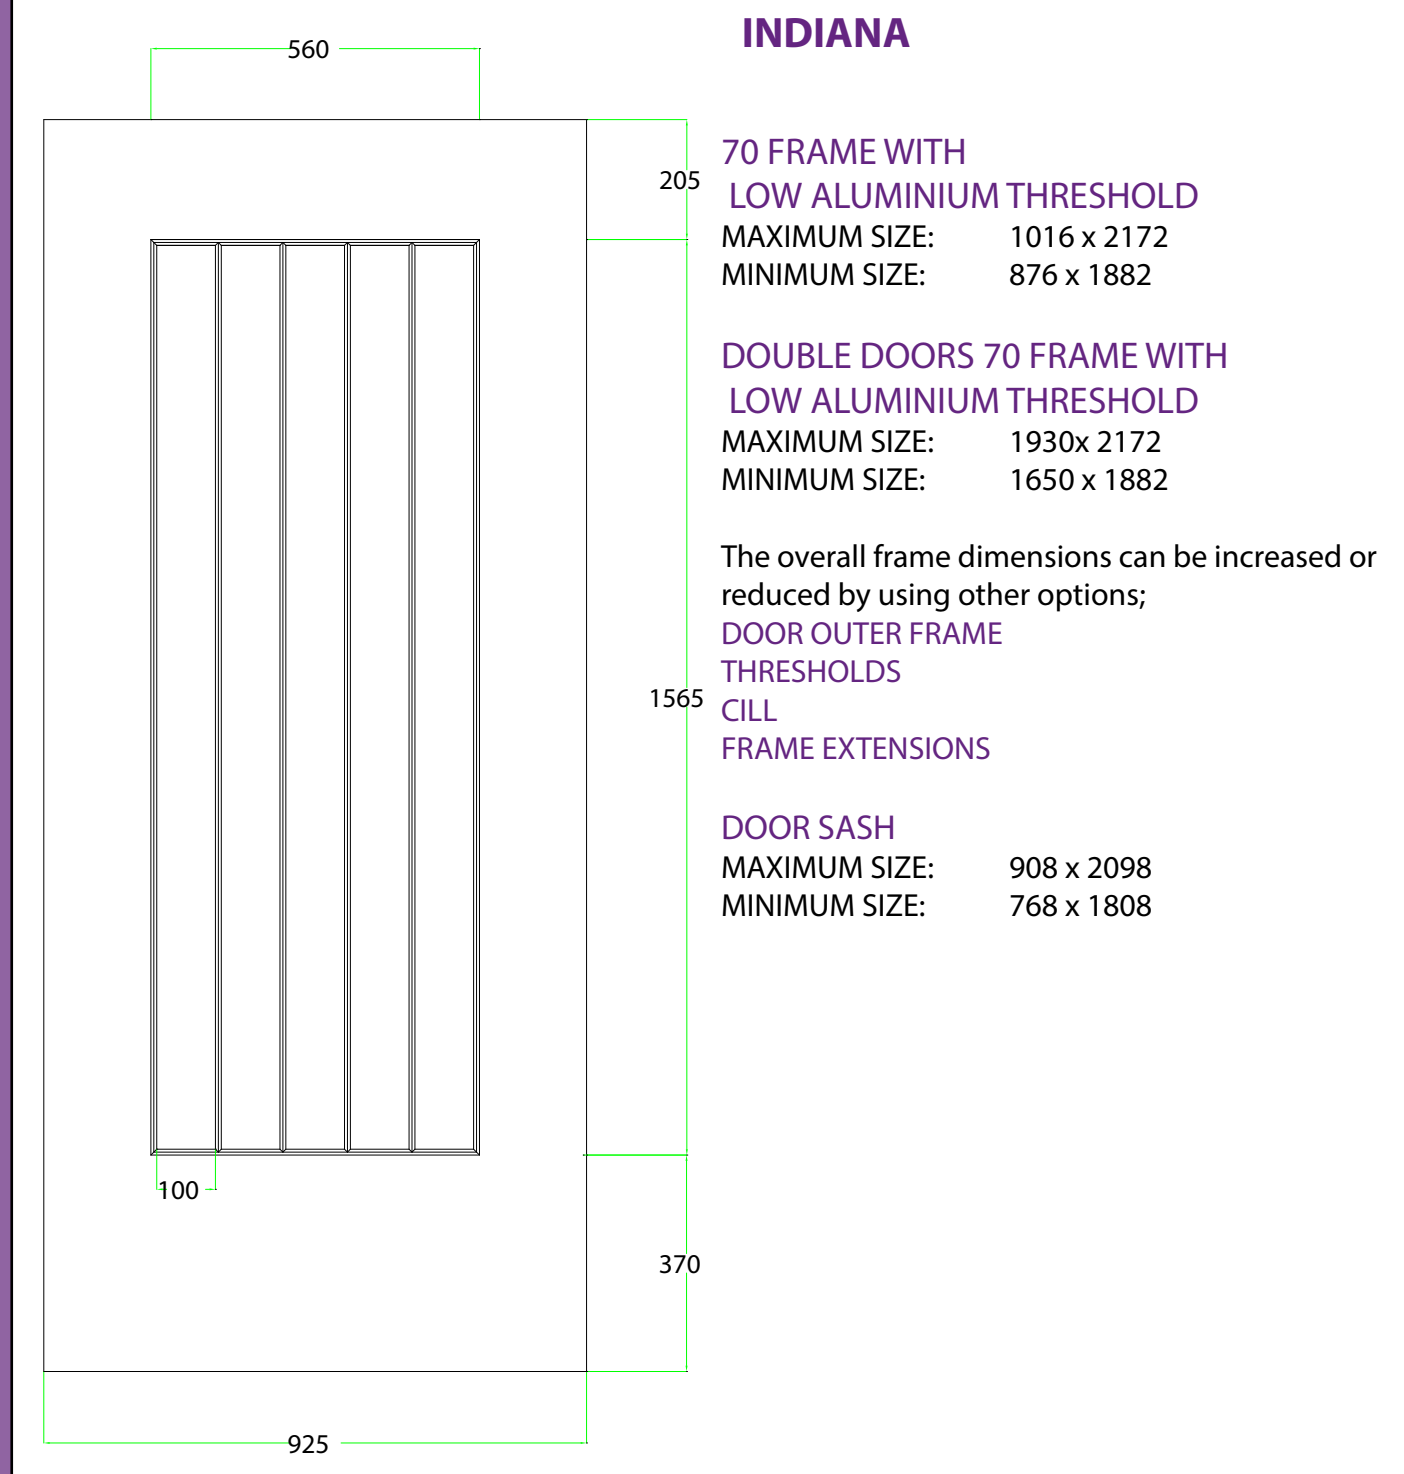

DOORS

ARCACIA
CAMPUS
CAROLINA
CLASSIC
CLASSIC FRENCH
COLONIAL
COTTAGE SPY VIEW
COTTAGE VIEW LIGHT
DAKOTA
DIAMOND
ENGLISH COTTAGE
GEORGIA
ILLINOIS
INDIANA
JACOBAN
KENTUCKY
MONTANA
NEWARK
TENNESSEE
TONGUE AND GROOVE 5
PHILADELPHIA
PORTLAND
REGENCY
STABLE DIAMONDDVIEW
STABLE SPY VIEW
STABLE VIEW LIGHT
VERMONT
VIRGINIA
VOGUE
VOGUE FRENCH
WINDSOR

THRESHOLD
CILL
OUTERFRAME
MOULDED PANELS

U VALUES