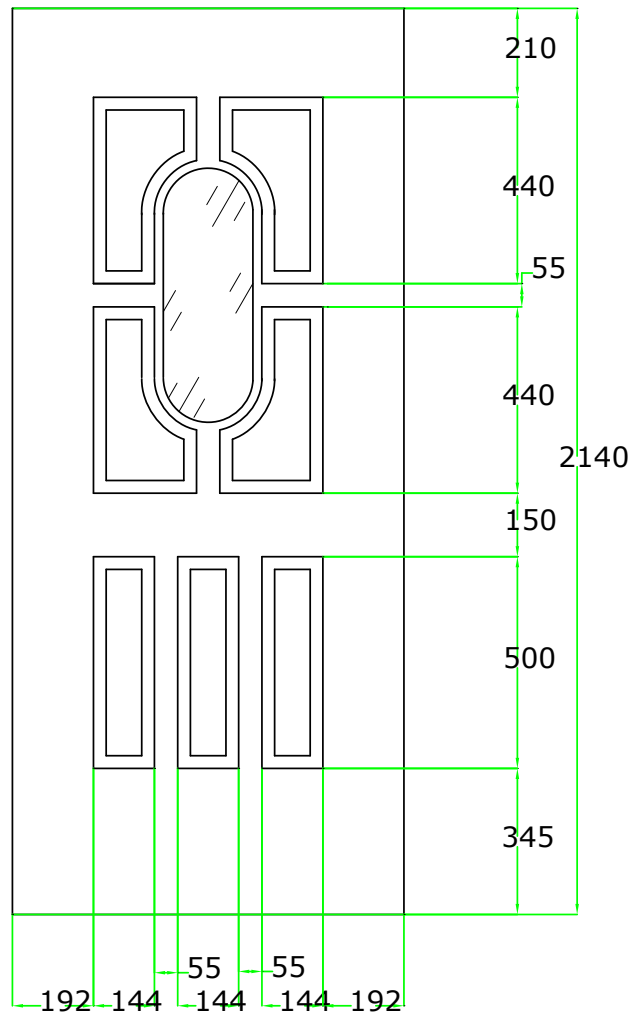

DOORS

ARCACIA
CAMPUS
CAROLINA
CLASSIC
CLASSIC FRENCH
COLONIAL
COTTAGE SPY VIEW
COTTAGE VIEW LIGHT
DAKOTA
DIAMOND
ENGLISH COTTAGE
GEORGIA
ILLINOIS
INDIANA
JACOBAN
KENTUCKY
MONTANA
NEWARK
TENNESSEE
TONGUE AND GROOVE 5
PHILADELPHIA
PORTLAND
REGENCY
STABLE DIAMONDDVIEW
STABLE SPY VIEW
STABLE VIEW LIGHT
VERMONT
VIRGINIA
VOGUE
VOGUE FRENCH
WINDSOR

THRESHOLD
CILL
OUTERFRAME
MOULDED PANELS

U VALUES

ARCACIA

70 FRAME WITH LOW ALUMINIUM THRESHOLD

MAXIMUM SIZE: 1016 x 2172
MINIMUM SIZE: 818 x 1837

DOUBLE DOORS 70 FRAME WITH LOW ALUMINIUM THRESHOLD

MAXIMUM SIZE: 1930 x 2172
MINIMUM SIZE: 1534 x 1837

The overall frame dimensions can be increased or reduced by using other options;

DOOR OUTER FRAME
THRESHOLDS
CILL
FRAME EXTENSIONS

DOOR SASH

MAXIMUM SIZE: 908 x 2098
MINIMUM SIZE: 710 x 1763

PRESS GLAZING

UNIT THICKNESS: 22
UNIT SIZE: 246 x 668
APERTURE: 208x 630

PRESS BEAD GLAZING

UNIT THICKNESS: 24
UNIT SIZE: 207 x 632
APERTURE: 182 x 604