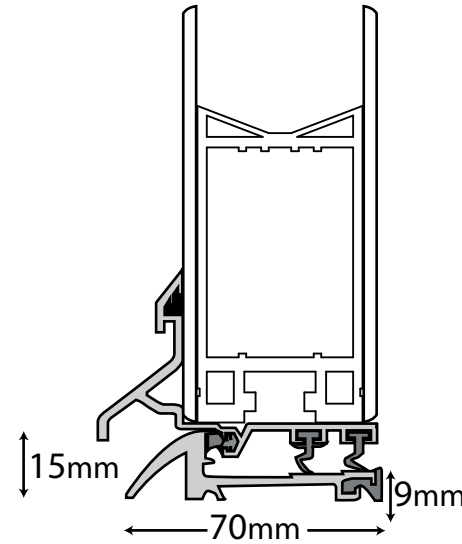

DOORS

ARCACIA
CAMPUS
CAROLINA
CLASSIC
CLASSIC FRENCH
COLONIAL
COTTAGE SPY VIEW
COTTAGE VIEW LIGHT
DAKOTA
DIAMOND
ENGLISH COTTAGE
GEORGIA
ILLINOIS
INDIANA
JACOBAN
KENTUCKY
MONTANA
NEWARK
TENNESSEE
TONGUE AND GROOVE 5
PHILADELPHIA
PORTLAND
REGENCY
STABLE DIAMONDDVIEW
STABLE SPY VIEW
STABLE VIEW LIGHT
VERMONT
VIRGINIA
VOGUE
VOGUE FRENCH
WINDSOR

THRESHOLD
CILL
OUTERFRAME
MOULDED PANELS

U VALUES

THRESHOLD

OPEN IN ALI THRESHOLD