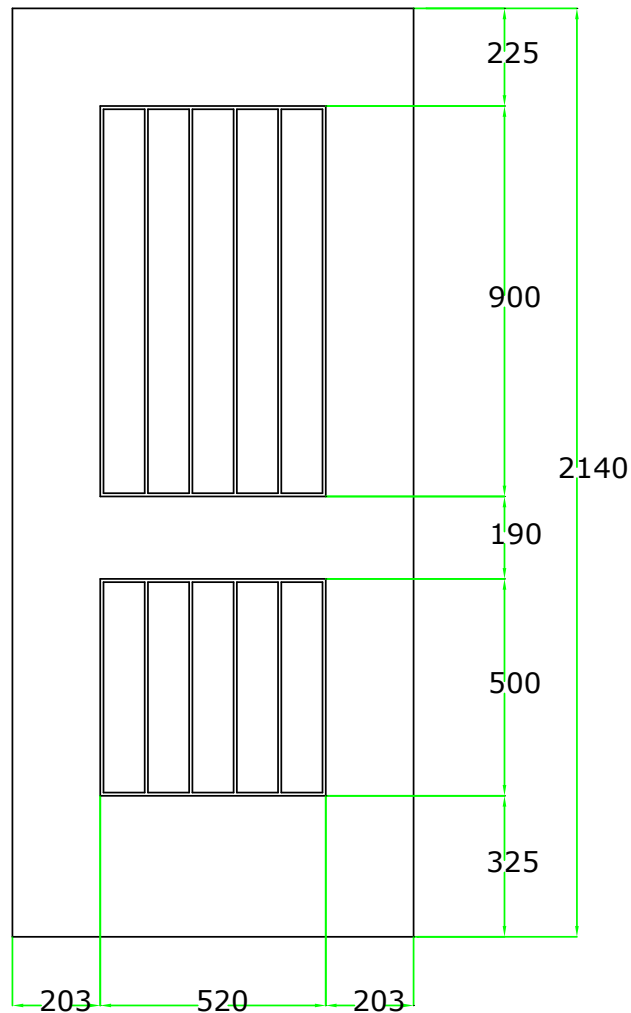

DOORS

ARCACIA
CAMPUS
CAROLINA
CLASSIC
CLASSIC FRENCH
COLONIAL
COTTAGE SPY VIEW
COTTAGE VIEW LIGHT
DAKOTA
DIAMOND
ENGLISH COTTAGE
GEORGIA
ILLINOIS
INDIANA
JACOBAN
KENTUCKY
MONTANA
NEWARK
TENNESSEE
TONGUE AND GROOVE 5
PHILADELPHIA
PORTLAND
REGENCY
STABLE DIAMONDDVIEW
STABLE SPY VIEW
STABLE VIEW LIGHT
VERMONT
VIRGINIA
VOGUE
VOGUE FRENCH
WINDSOR

THRESHOLD
CILL
OUTERFRAME
MOULDED PANELS

U VALUES

TONGUE & GROOVE 5

70 FRAME WITH
LOW ALUMINIUM THRESHOLD
MAXIMUM SIZE: 1012 x 2172
MINIMUM SIZE: 796 x 1842

DOUBLE DOORS 70 FRAME WITH
LOW ALUMINIUM THRESHOLD
MAXIMUM SIZE: 1922 x 2172
MINIMUM SIZE: 1490 x 1842

The overall frame dimensions can be increased or reduced by using other options;

DOOR OUTER FRAME
THRESHOLDS
CILL
FRAME EXTENSIONS

DOOR SASH
MAXIMUM SIZE: 904 x 2098
MINIMUM SIZE: 688 x 1768