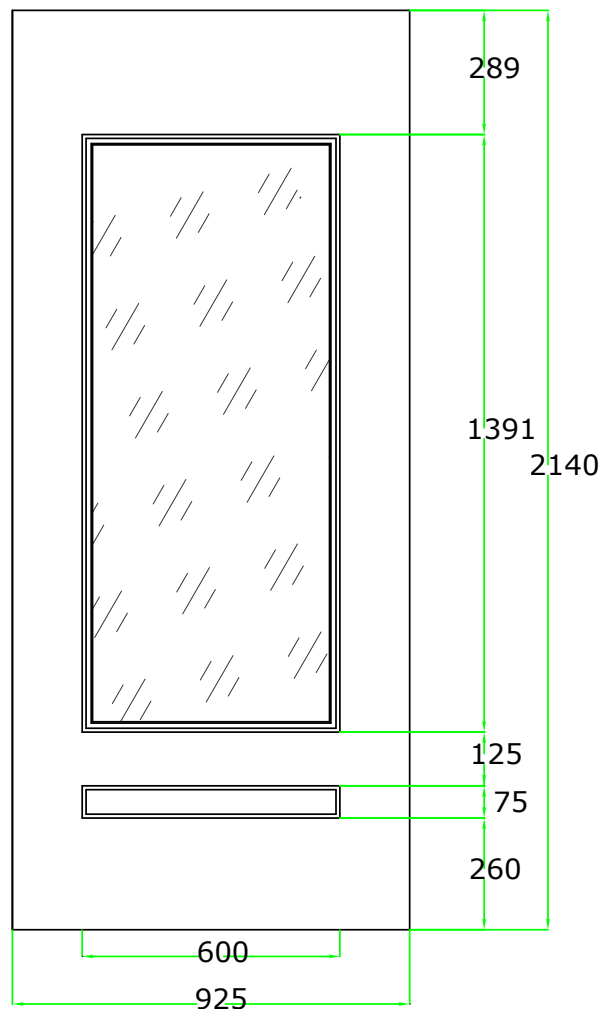

DOORS

ARCACIA
CAMPUS
CAROLINA
CLASSIC
CLASSIC FRENCH
COLONIAL
COTTAGE SPY VIEW
COTTAGE VIEW LIGHT
DAKOTA
DIAMOND
ENGLISH COTTAGE
GEORGIA
ILLINOIS
INDIANA
JACOBAN
KENTUCKY
MONTANA
NEWARK
TENNESSEE
TONGUE AND GROOVE 5
PHILADELPHIA
PORTLAND
REGENCY
STABLE DIAMONDDVIEW
STABLE SPY VIEW
STABLE VIEW LIGHT
VERMONT
VIRGINIA
VOGUE
VOGUE FRENCH
WINDSOR

THRESHOLD
CILL
OUTERFRAME
MOULDED PANELS

U VALUES

CLASSIC

70 FRAME WITH LOW ALUMINIUM THRESHOLD

MAXIMUM SIZE: 1016 x 2172
MINIMUM SIZE: 916x 1873

DOUBLE DOORS 70 FRAME WITH LOW ALUMINIUM THRESHOLD

MAXIMUM SIZE: 1930 x 2172
MINIMUM SIZE: 1730 x 1873

The overall frame dimensions can be increased or reduced by using other options;

DOOR OUTER FRAME
THRESHOLDS
CILL
FRAME EXTENSIONS

DOOR SASH

MAXIMUM SIZE: 908 x 2098
MINIMUM SIZE: 808 x 1799

PRESS GLAZING

UNIT THICKNESS: 22
UNIT SIZE: 599 x 1390
APERTURE: 565 x 1356

PRESS BEAD GLAZING

N/A