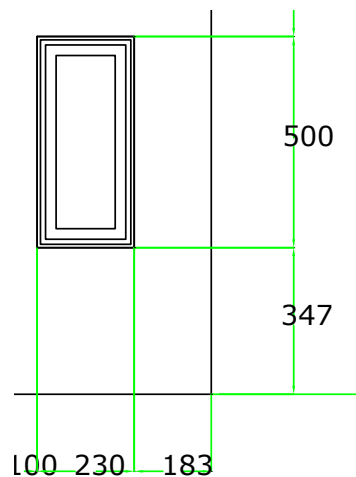

SINGLE MOULDED PANELS

MAXIMUM SIZE: w420 x h950

MINIMUM SIZE: w290 x h580