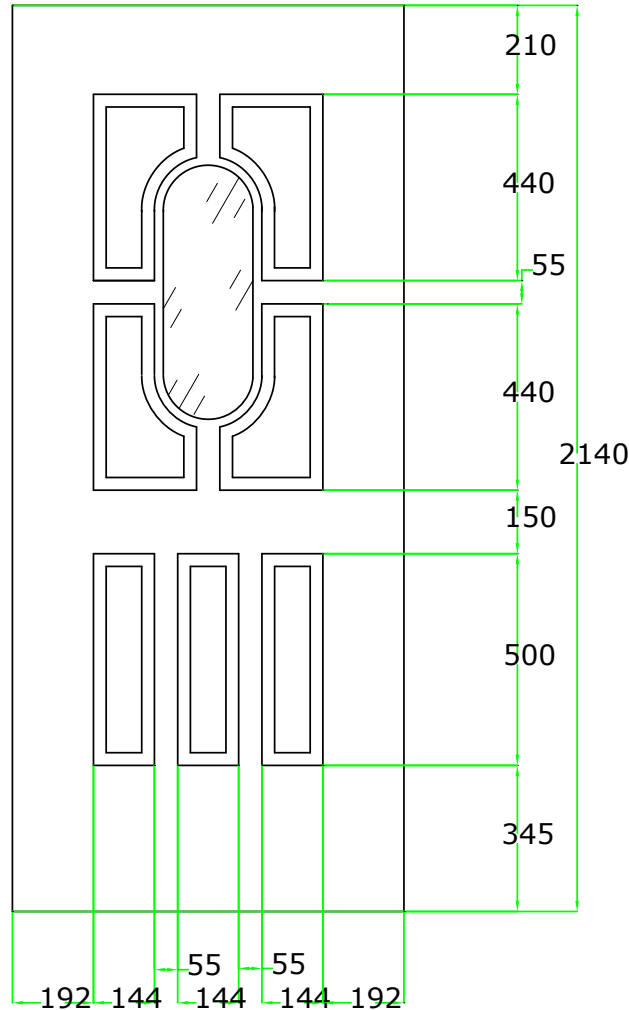

DOORS

ARCACIA
CAMPUS
CAROLINA
CLASSIC
CLASSIC FRENCH
COLONIAL
COTTAGE SPY VIEW
COTTAGE VIEW LIGHT
DAKOTA
DIAMOND
ENGLISH COTTAGE
GEORGIA
ILLINOIS
INDIANA
JACOBAN
KENTUCKY
MONTANA
NEWARK
TENNESSEE
TONGUE AND GROOVE 5
PHILADELPHIA
PORTLAND
REGENCY
STABLE DIAMONDDVIEW
STABLE SPY VIEW
STABLE VIEW LIGHT
VERMONT
VIRGINIA
VOGUE
VOGUE FRENCH
WINDSOR

THRESHOLD
CILL
OUTERFRAME
MOULDED PANELS

U VALUES

ARCACIA

70 FRAME WITH LOW ALUMINIUM THRESHOLD

MAXIMUM SIZE: 1016 x 2172
MINIMUM SIZE: 818 x 1837

DOUBLE DOORS 70 FRAME WITH LOW ALUMINIUM THRESHOLD

MAXIMUM SIZE: 1930 x 2172
MINIMUM SIZE: 1534 x 1837

The overall frame dimensions can be increased or reduced by using other options;

DOOR OUTER FRAME THRESHOLDS

CILL

FRAME EXTENSIONS

DOOR SASH

MAXIMUM SIZE: 908 x 2098
MINIMUM SIZE: 710 x 1763

PRESS GLAZING

UNIT THICKNESS: 22
UNIT SIZE: 246 x 668
APERTURE: 208x 630

PRESS BEAD GLAZING

UNIT THICKNESS: 24
UNIT SIZE: 207 x 632
APERTURE: 182 x 604

ELITE series
LOW ALUMINIUM THRESHOLD

MAXIMUM SIZE: 1016 x 2172
MINIMUM SIZE: 856 x 1925

SELECT series
LOW ALUMINIUM THRESHOLD

MAXIMUM SIZE: 1016 x 2172
MINIMUM SIZE: 856 x 1925