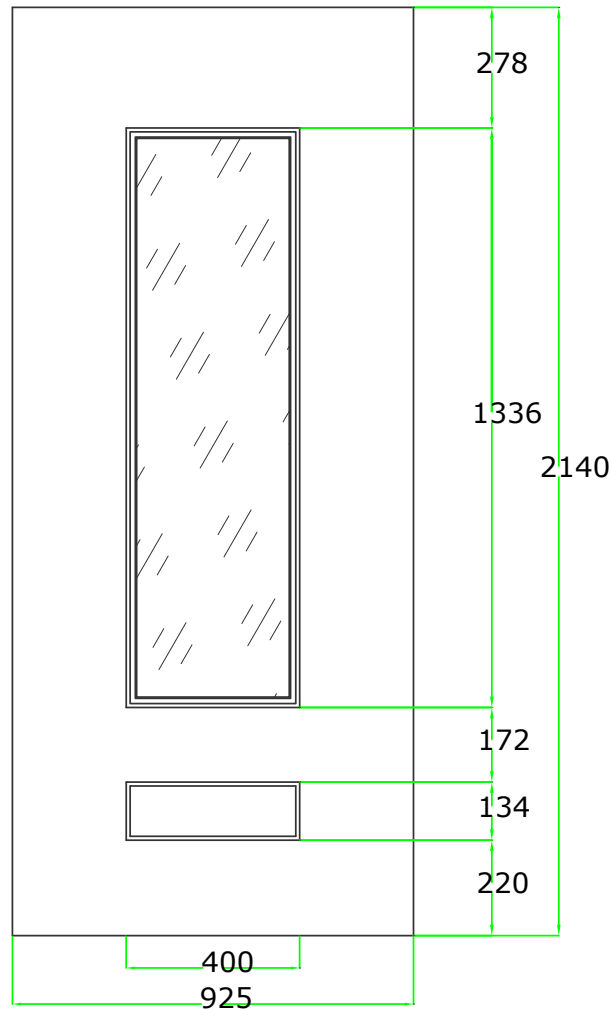

DOORS

ARCACIA
CAMPUS
CAROLINA
CLASSIC
CLASSIC FRENCH
COLONIAL
COTTAGE SPY VIEW
COTTAGE VIEW LIGHT
DAKOTA
DIAMOND
ENGLISH COTTAGE
GEORGIA
ILLINOIS
INDIANA
JACOBAN
KENTUCKY
MONTANA
NEWARK
TENNESSEE
TONGUE AND GROOVE 5
PHILADELPHIA
PORTLAND
REGENCY
STABLE DIAMONDDVIEW
STABLE SPY VIEW
STABLE VIEW LIGHT
VERMONT
VIRGINIA
VOGUE
VOGUE FRENCH
WINDSOR

THRESHOLD
CILL
OUTERFRAME
MOULDED PANELS

U VALUES

VOGUE

70 FRAME WITH LOW ALUMINIUM THRESHOLD

MAXIMUM SIZE: 1016 x 2172
MINIMUM SIZE: 783 x 1924

DOUBLE DOORS 70 FRAME WITH LOW ALUMINIUM THRESHOLD

MAXIMUM SIZE: 1930 x 2172
MINIMUM SIZE: 1464 x 1924

The overall frame dimensions can be increased or reduced by using other options;

DOOR OUTER FRAME
THRESHOLDS
CILL
FRAME EXTENSIONS

DOOR SASH

MAXIMUM SIZE: 908 x 2098
MINIMUM SIZE: 675 x 1850

PRESS GLAZING

UNIT THICKNESS: 22
UNIT SIZE: 387 x 1323
APERTURE: 352x 1288

PRESS BEAD GLAZING

N/A