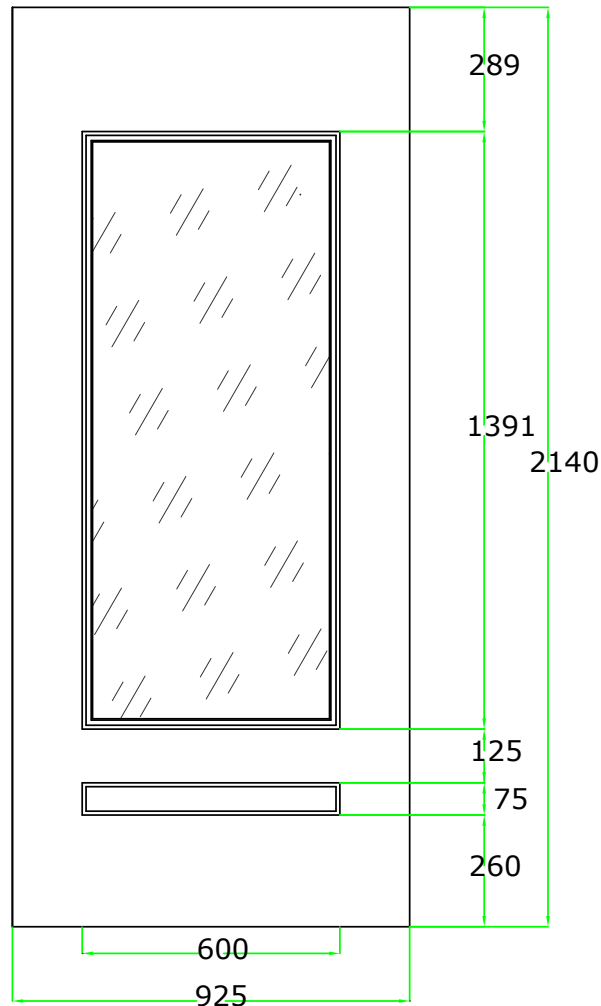

DOORS

ARCACIA
CAMPUS
CAROLINA
CLASSIC
CLASSIC FRENCH
COLONIAL
COTTAGE SPY VIEW
COTTAGE VIEW LIGHT
DAKOTA
DIAMOND
ENGLISH COTTAGE
GEORGIA
ILLINOIS
INDIANA
JACOBAN
KENTUCKY
MONTANA
NEWARK
TENNESSEE
TONGUE AND GROOVE 5
PHILADELPHIA
PORTLAND
REGENCY
STABLE DIAMONDDVIEW
STABLE SPY VIEW
STABLE VIEW LIGHT
VERMONT
VIRGINIA
VOGUE
VOGUE FRENCH
WINDSOR

THRESHOLD
CILL
OUTERFRAME
MOULDED PANELS

U VALUES

CLASSIC

70 FRAME WITH LOW ALUMINIUM THRESHOLD

MAXIMUM SIZE: 1016 x 2172
MINIMUM SIZE: 916x 1873

DOUBLE DOORS 70 FRAME WITH LOW ALUMINIUM THRESHOLD

MAXIMUM SIZE: 1930 x 2172
MINIMUM SIZE: 1730 x 1873

The overall frame dimensions can be increased or reduced by using other options;

DOOR OUTER FRAME
THRESHOLDS
CILL
FRAME EXTENSIONS

DOOR SASH

MAXIMUM SIZE: 908 x 2098
MINIMUM SIZE: 808 x 1799

PRESS GLAZING

UNIT THICKNESS: 22
UNIT SIZE: 599 x 1390
APERTURE: 565 x 1356

PRESS BEAD GLAZING

N/A