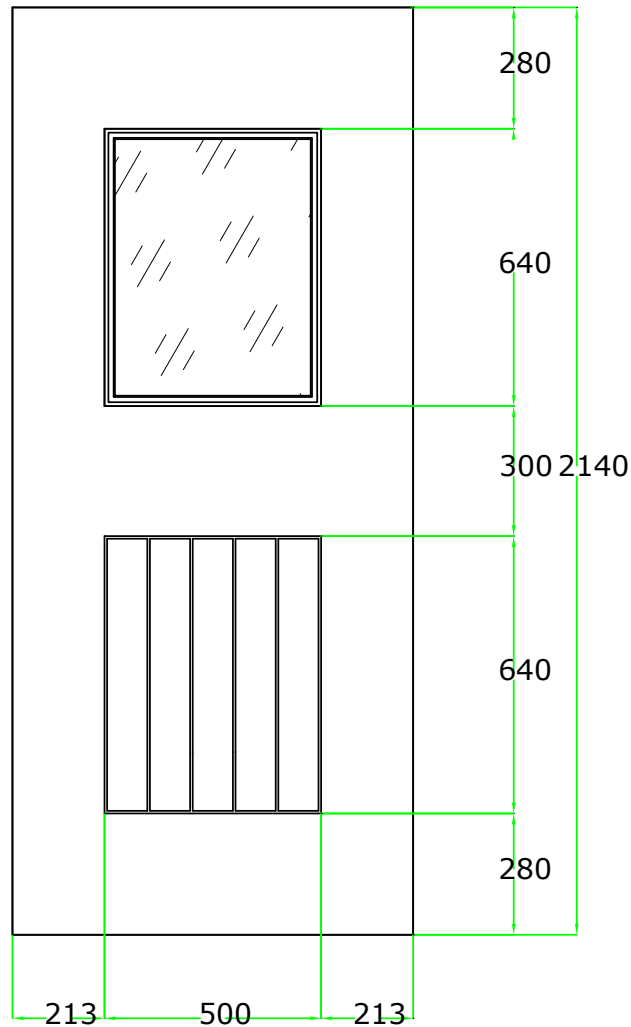

DOORS

ARCACIA
CAMPUS
CAROLINA
CLASSIC
CLASSIC FRENCH
COLONIAL
COTTAGE SPY VIEW
COTTAGE VIEW LIGHT
DAKOTA
DIAMOND
ENGLISH COTTAGE
GEORGIA
ILLINOIS
INDIANA
JACOBAN
KENTUCKY
MONTANA
NEWARK
TENNESSEE
TONGUE AND GROOVE 5
PHILADELPHIA
PORTLAND
REGENCY
STABLE DIAMONDDVIEW
STABLE SPY VIEW
STABLE VIEW LIGHT
VERMONT
VIRGINIA
VOGUE
VOGUE FRENCH
WINDSOR

THRESHOLD
CILL
OUTERFRAME
MOULDED PANELS

U VALUES

COTTAGE VIEW LIGHT

70 FRAME WITH LOW ALUMINIUM THRESHOLD

MAXIMUM SIZE: 1016 x 2172
MINIMUM SIZE: 816x 1862

DOUBLE DOORS 70 FRAME WITH LOW ALUMINIUM THRESHOLD

MAXIMUM SIZE: 1930 x 2172
MINIMUM SIZE: 1530 x 1862

The overall frame dimensions can be increased or reduced by using other options;

DOOR OUTER FRAME
THRESHOLDS
CILL
FRAME EXTENSIONS

DOOR SASH

MAXIMUM SIZE: 908 x 2098
MINIMUM SIZE: 708 x 1788

PRESS GLAZING

UNIT THICKNESS: 22
UNIT SIZE: 485 x 625
APERTURE: 436 x 576

PRESS BEAD GLAZING

UNIT THICKNESS: 24
UNIT SIZE: 440 x 580
APERTURE: 410 x 550