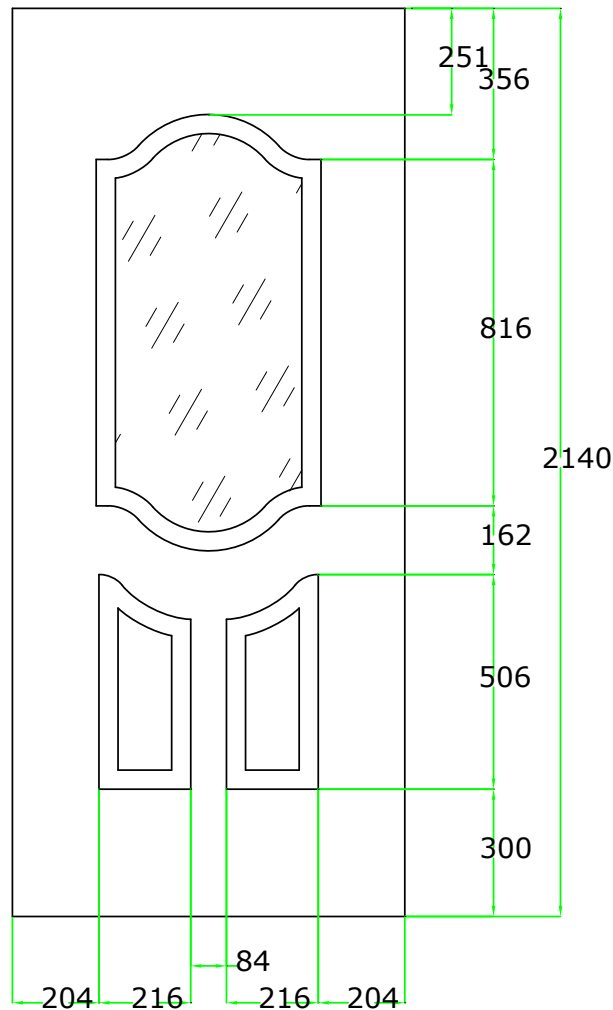

DOORS

ARCACIA
CAMPUS
CAROLINA
CLASSIC
CLASSIC FRENCH
COLONIAL
COTTAGE SPY VIEW
COTTAGE VIEW LIGHT
DAKOTA
DIAMOND
ENGLISH COTTAGE
GEORGIA
ILLINOIS
INDIANA
JACOBAN
KENTUCKY
MONTANA
NEWARK
TENNESSEE
TONGUE AND GROOVE 5
PHILADELPHIA
PORTLAND
REGENCY
STABLE DIAMONDDVIEW
STABLE SPY VIEW
STABLE VIEW LIGHT
VERMONT
VIRGINIA
VOGUE
VOGUE FRENCH
WINDSOR

THRESHOLD
CILL
OUTERFRAME
MOULDED PANELS

U VALUES

GEORGIA

70 FRAME WITH LOW ALUMINIUM THRESHOLD

MAXIMUM SIZE: 1016 x 2172
MINIMUM SIZE: 832 x 1871

DOUBLE DOORS 70 FRAME WITH LOW ALUMINIUM THRESHOLD

MAXIMUM SIZE: 1930 x 2172
MINIMUM SIZE: 1556 x 1871

The overall frame dimensions can be increased or reduced by using other options;

DOOR OUTER FRAME
THRESHOLDS
CILL
FRAME EXTENSIONS

DOOR SASH

MAXIMUM SIZE: 908 x 2098
MINIMUM SIZE: 724 x 1797

PRESS GLAZING

UNIT THICKNESS: 22
UNIT SIZE: 512 x 1008
APERTURE: 462x (752 /961/752)

PRESS BEAD GLAZING

N/A