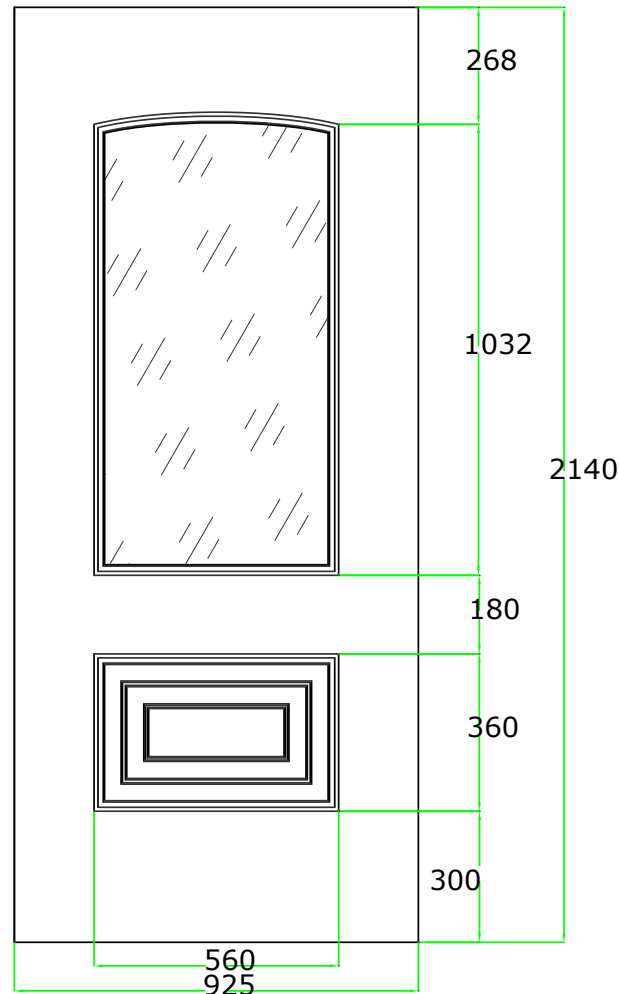

DOORS

ARCACIA
CAMPUS
CAROLINA
CLASSIC
CLASSIC FRENCH
COLONIAL
COTTAGE SPY VIEW
COTTAGE VIEW LIGHT
DAKOTA
DIAMOND
ENGLISH COTTAGE
GEORGIA
ILLINOIS
INDIANA
JACOBAN
KENTUCKY
MONTANA
NEWARK
TENNESSEE
TONGUE AND GROOVE 5
PHILADELPHIA
PORTLAND
REGENCY
STABLE DIAMONDDVIEW
STABLE SPY VIEW
STABLE VIEW LIGHT
VERMONT
VIRGINIA
VOGUE
VOGUE FRENCH
WINDSOR

THRESHOLD
CILL
OUTERFRAME
MOULDED PANELS

U VALUES

PORTLAND

70 FRAME WITH LOW ALUMINIUM THRESHOLD

MAXIMUM SIZE: 1016 x 2172
MINIMUM SIZE: 876 x 1882

DOUBLE DOORS 70 FRAME WITH LOW ALUMINIUM THRESHOLD

MAXIMUM SIZE: 1930x 2172
MINIMUM SIZE: 1650 x 1882

The overall frame dimensions can be increased or reduced by using other options;

DOOR OUTER FRAME
THRESHOLDS
CILL
FRAME EXTENSIONS

DOOR SASH

MAXIMUM SIZE: 908 x 2098
MINIMUM SIZE: 768 x 1808

PRESS GLAZING

UNIT THICKNESS: 22
UNIT SIZE: 547 x 1047
APERTURE: 512 x 1011

PRESS BEAD GLAZING

N/A