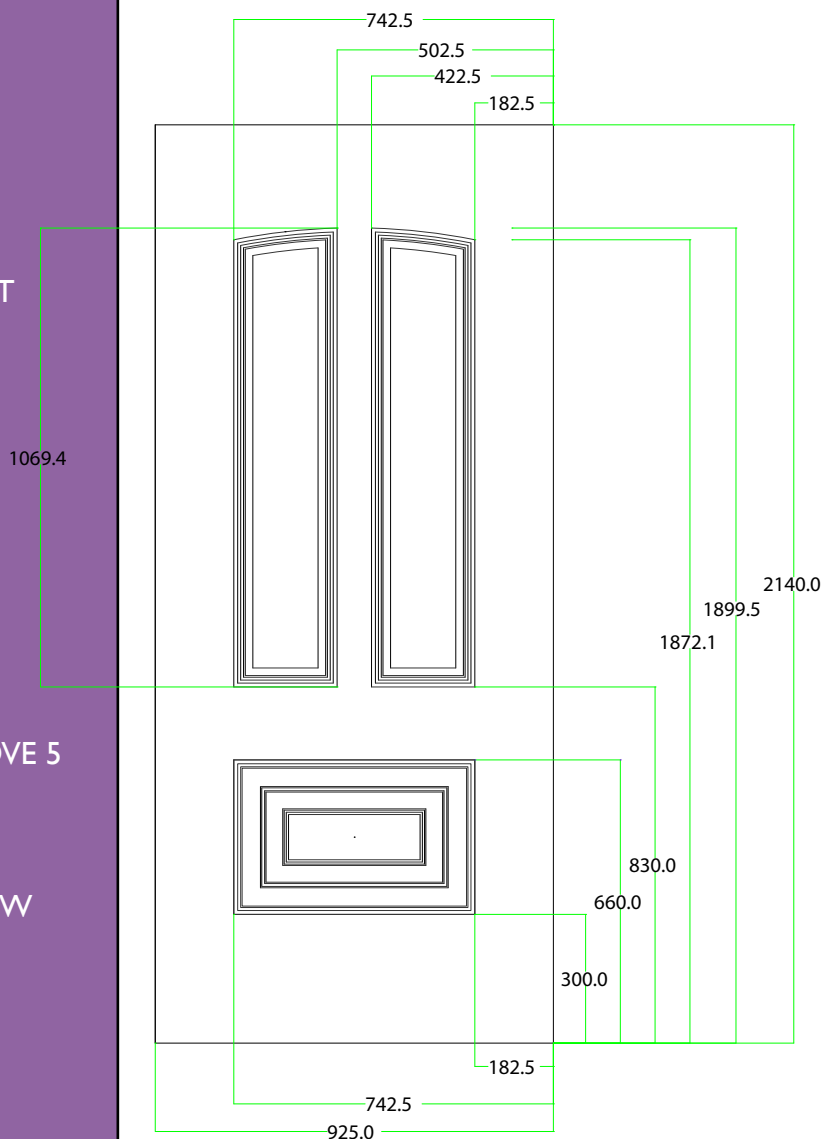

DOORS

ARCACIA
CAMPUS
CAROLINA
CLASSIC
CLASSIC FRENCH
COLONIAL
COTTAGE SPY VIEW
COTTAGE VIEW LIGHT
DAKOTA
DIAMOND
ENGLISH COTTAGE
GEORGIA
ILLINOIS
INDIANA
JACOBAN
KENTUCKY
MONTANA
NEWARK
TENNESSEE
TONGUE AND GROOVE 5
PHILADELPHIA
PORTLAND
REGENCY
STABLE DIAMONDDVIEW
STABLE SPY VIEW
STABLE VIEW LIGHT
VERMONT
VIRGINIA
VOGUE
VOGUE FRENCH
WINDSOR

THRESHOLD
CILL
OUTERFRAME
MOULDED PANELS

U VALUES

ILLINOIS

70 FRAME WITH LOW ALUMINIUM THRESHOLD

MAXIMUM SIZE: 1016 x 2172
MINIMUM SIZE: 876 x 1882

DOUBLE DOORS 70 FRAME WITH LOW ALUMINIUM THRESHOLD

MAXIMUM SIZE: 1930x 2172
MINIMUM SIZE: 1650 x 1882

The overall frame dimensions can be increased or reduced by using other options;

DOOR OUTER FRAME
THRESHOLDS
CILL
FRAME EXTENSIONS

DOOR SASH

MAXIMUM SIZE: 908 x 2098
MINIMUM SIZE: 768 x 1808

PRESS GLAZING

UNIT THICKNESS: 22
UNIT SIZE: 240 x 1067 (2 off)
APERTURE: 202 x 1030 (2 off)

PRESS BEAD GLAZING

N/A