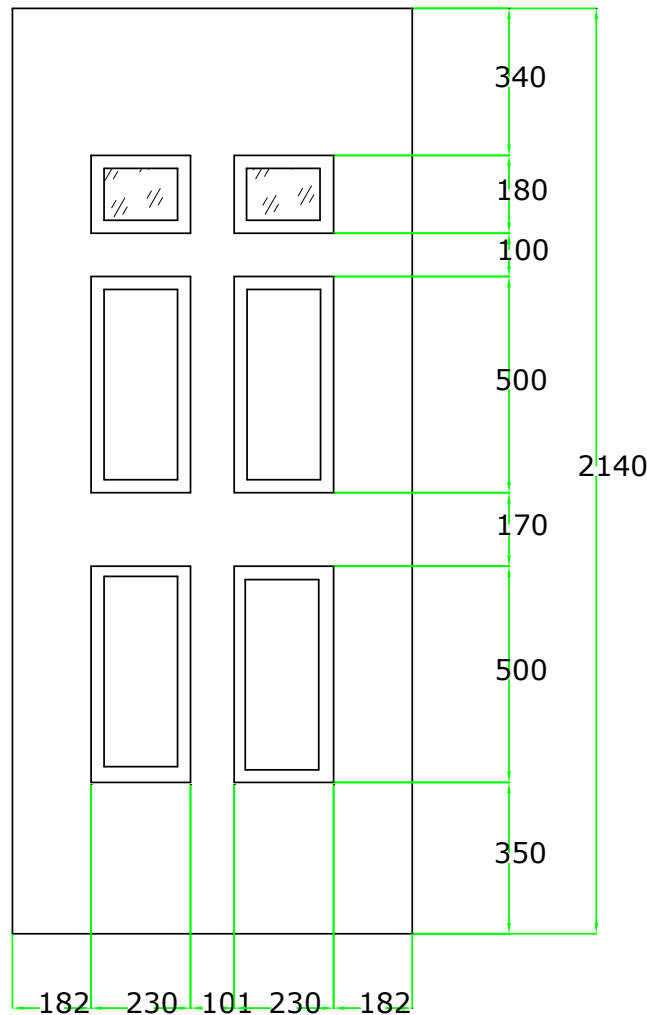

DOORS

ARCACIA
CAMPUS
CAROLINA
CLASSIC
CLASSIC FRENCH
COLONIAL
COTTAGE SPY VIEW
COTTAGE VIEW LIGHT
DAKOTA
DIAMOND
ENGLISH COTTAGE
GEORGIA
ILLINOIS
INDIANA
JACOBAN
KENTUCKY
MONTANA
NEWARK
TENNESSEE
TONGUE AND GROOVE 5
PHILADELPHIA
PORTLAND
REGENCY
STABLE DIAMONDDVIEW
STABLE SPY VIEW
STABLE VIEW LIGHT
VERMONT
VIRGINIA
VOGUE
VOGUE FRENCH
WINDSOR

THRESHOLD
CILL
OUTERFRAME
MOULDED PANELS

U VALUES

REGENCY

70 FRAME WITH LOW ALUMINIUM THRESHOLD

MAXIMUM SIZE: 1016 x 2172
MINIMUM SIZE: 877x 1802

DOUBLE DOORS 70 FRAME WITH LOW ALUMINIUM THRESHOLD

MAXIMUM SIZE: 1930 x 2172
MINIMUM SIZE: 1652 x 1802

The overall frame dimensions can be increased or reduced by using other options;

DOOR OUTER FRAME
THRESHOLDS
CILL
FRAME EXTENSIONS

DOOR SASH

MAXIMUM SIZE: 908 x 2098
MINIMUM SIZE: 769 x 1728

PRESS GLAZING

UNIT THICKNESS: 22
UNIT SIZE: 230 x 175
APERTURE: 187 x 140

PRESS BEAD GLAZING

N/A