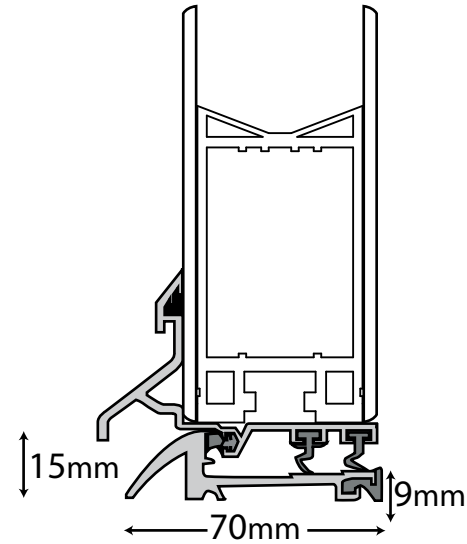

DOORS

ARCACIA
CAMPUS
CAROLINA
CLASSIC
CLASSIC FRENCH
COLONIAL
COTTAGE SPY VIEW
COTTAGE VIEW LIGHT
DAKOTA
DIAMOND
ENGLISH COTTAGE
GEORGIA
ILLINOIS
INDIANA
JACOBAN
KENTUCKY
MONTANA
NEWARK
TENNESSEE
TONGUE AND GROOVE 5
PHILADELPHIA
PORTLAND
REGENCY
STABLE DIAMONDDVIEW
STABLE SPY VIEW
STABLE VIEW LIGHT
VERMONT
VIRGINIA
VOGUE
VOGUE FRENCH
WINDSOR

THRESHOLD
CILL
OUTERFRAME
MOULDED PANELS

U VALUES

OPEN IN ALI THRESHOLD