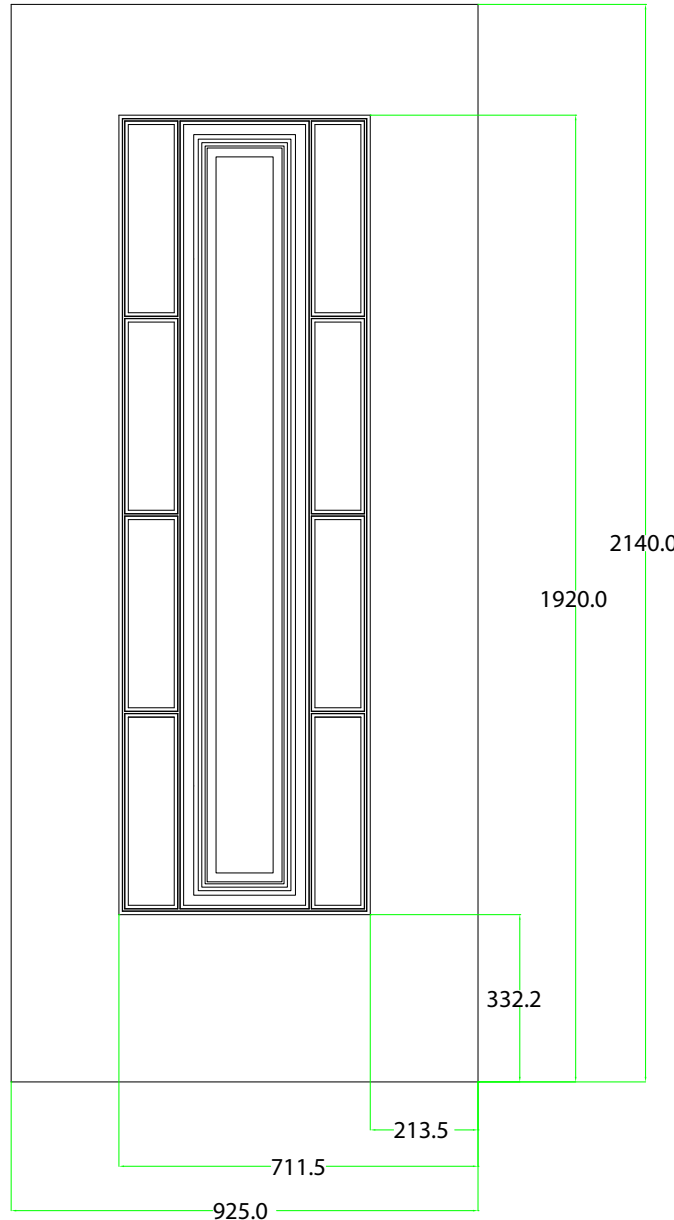

DOORS

ARCACIA
CAMPUS
CAROLINA
CLASSIC
CLASSIC FRENCH
COLONIAL
COTTAGE SPY VIEW
COTTAGE VIEW LIGHT
DAKOTA
DIAMOND
ENGLISH COTTAGE
GEORGIA
ILLINOIS
INDIANA
JACOBAN
KENTUCKY
MONTANA
NEWARK
TENNESSEE
TONGUE AND GROOVE 5
PHILADELPHIA
PORTLAND
REGENCY
STABLE DIAMONDDVIEW
STABLE SPY VIEW
STABLE VIEW LIGHT
VERMONT
VIRGINIA
VOGUE
VOGUE FRENCH
WINDSOR

THRESHOLD
CILL
OUTERFRAME
MOULDED PANELS

U VALUES

VERMONT

70 FRAME WITH LOW ALUMINIUM THRESHOLD

MAXIMUM SIZE: 1016 x 2172
MINIMUM SIZE: 783 x 1924

DOUBLE DOORS 70 FRAME WITH LOW ALUMINIUM THRESHOLD

MAXIMUM SIZE: 1930 x 2172
MINIMUM SIZE: 1464 x 1924

The overall frame dimensions can be increased or reduced by using other options;

DOOR OUTER FRAME
THRESHOLDS
CILL
FRAME EXTENSIONS

DOOR SASH

MAXIMUM SIZE: 908 x 2098
MINIMUM SIZE: 675 x 1850

PRESS GLAZING

UNIT THICKNESS: 22
UNIT SIZE: 200 x 1510
APERTURE: 163 x 1472

PRESS BEAD GLAZING

N/A