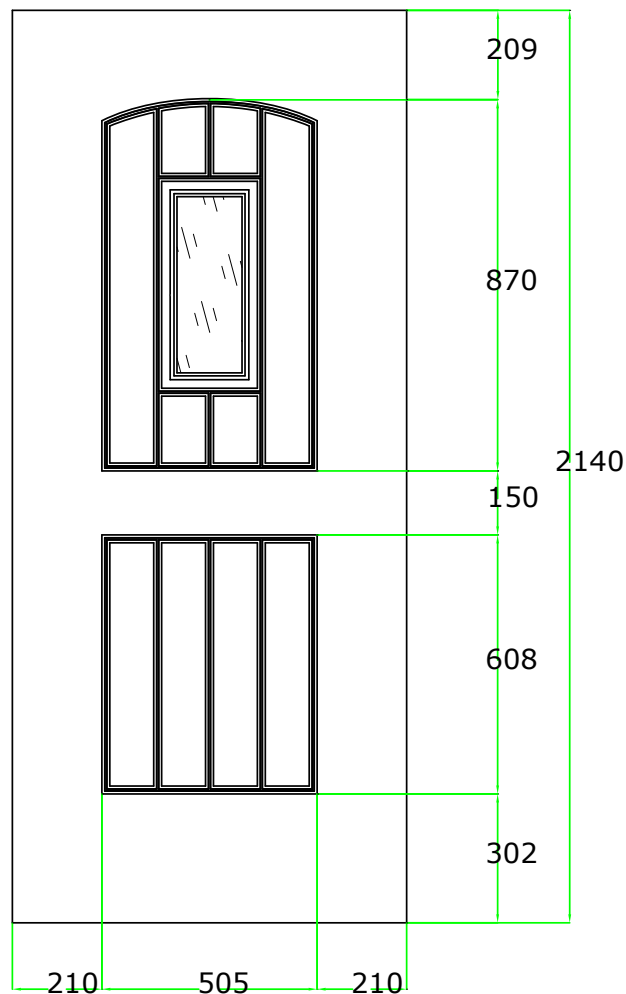

DOORS

ARCACIA
CAMPUS
CAROLINA
CLASSIC
CLASSIC FRENCH
COLONIAL
COTTAGE SPY VIEW
COTTAGE VIEW LIGHT
DAKOTA
DIAMOND
ENGLISH COTTAGE
GEORGIA
ILLINOIS
INDIANA
JACOBAN
KENTUCKY
MONTANA
NEWARK
TENNESSEE
TONGUE AND GROOVE 5
PHILADELPHIA
PORTLAND
REGENCY
STABLE DIAMONDDVIEW
STABLE SPY VIEW
STABLE VIEW LIGHT
VERMONT
VIRGINIA
VOGUE
VOGUE FRENCH
WINDSOR

THRESHOLD
CILL
OUTERFRAME
MOULDED PANELS

U VALUES

ENGLISH COTTAGE

**70 FRAME WITH
LOW ALUMINIUM THRESHOLD**
MAXIMUM SIZE: 1016 x 2172
MINIMUM SIZE: 787 x 1870

**DOUBLE DOORS 70 FRAME WITH
LOW ALUMINIUM THRESHOLD**
MAXIMUM SIZE: 1930 x 2172
MINIMUM SIZE: 1472 x 1870

The overall frame dimensions can be increased or reduced by using other options;

DOOR OUTER FRAME
THRESHOLDS
CILL
FRAME EXTENSIONS

DOOR SASH
MAXIMUM SIZE: 908 x 2098
MINIMUM SIZE: 679 x 1796

PRESS GLAZING
UNIT THICKNESS: 22
UNIT SIZE: 192x 447
APERTURE: 152 x 413

PRESS BEAD GLAZING
N/A