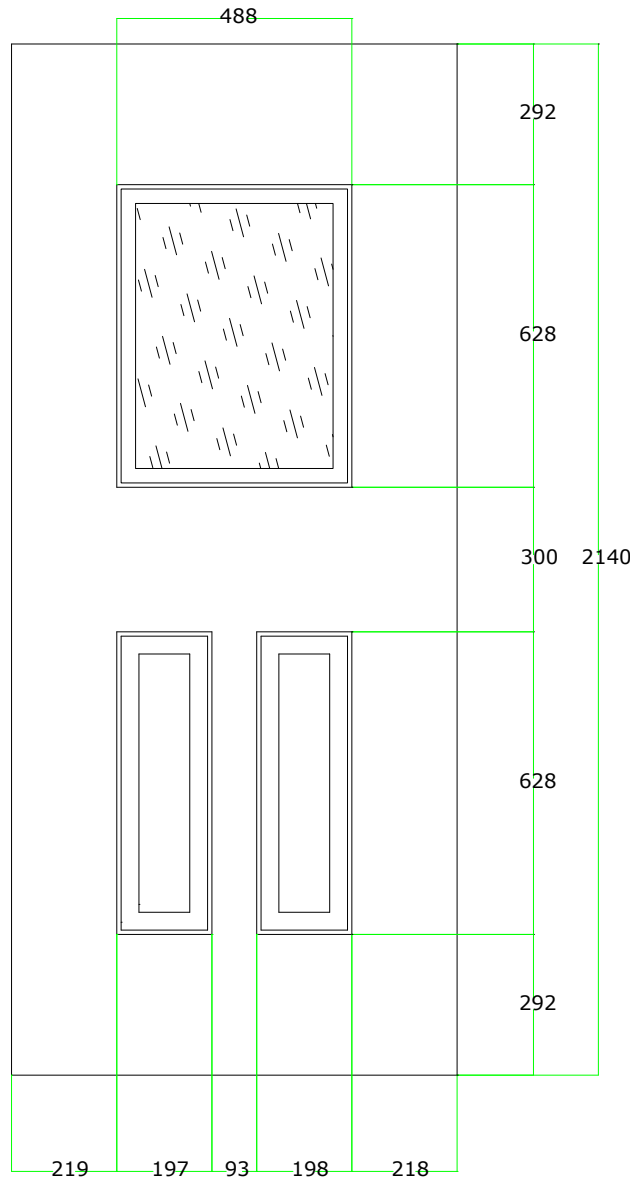

DOORS

ARCACIA
CAMPUS
CAROLINA
CLASSIC
CLASSIC FRENCH
COLONIAL
COTTAGE SPY VIEW
COTTAGE VIEW LIGHT
DAKOTA
DIAMOND
ENGLISH COTTAGE
GEORGIA
ILLINOIS
INDIANA
JACOBAN
KENTUCKY
MONTANA
NEWARK
TENNESSEE
TONGUE AND GROOVE 5
PHILADELPHIA
PORTLAND
REGENCY
STABLE DIAMONDDVIEW
STABLE SPY VIEW
STABLE VIEW LIGHT
VERMONT
VIRGINIA
VOGUE
VOGUE FRENCH
WINDSOR

THRESHOLD
CILL
OUTERFRAME
MOULDED PANELS

U VALUES

PHILADELPHIA

70 FRAME WITH LOW ALUMINIUM THRESHOLD

MAXIMUM SIZE: 1016 x 2174
MINIMUM SIZE: 804 x 1840

DOUBLE DOORS 70 FRAME WITH LOW ALUMINIUM THRESHOLD

MAXIMUM SIZE: 1930x 2174
MINIMUM SIZE: 1506 x 1840

The overall frame dimensions can be increased or reduced by using other options;

DOOR OUTER FRAME THRESHOLDS

CILL FRAME EXTENSIONS

DOOR SASH

MAXIMUM SIZE: 908 x 2098
MINIMUM SIZE: 696 x 1764

PRESS GLAZING

N/A

PRESS BEAD GLAZING

UNIT THICKNESS: 24
UNIT SIZE: 440 x 580
APERTURE: 410 x 550