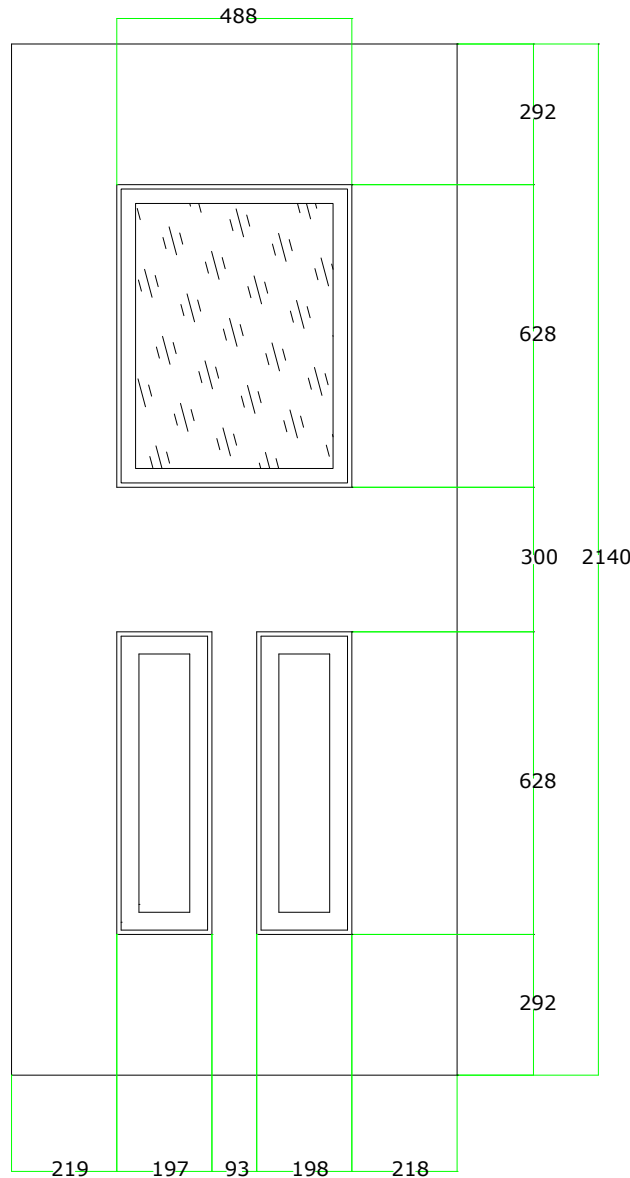

DOORS

ARCACIA
CAMPUS
CAROLINA
CLASSIC
CLASSIC FRENCH
COLONIAL
COTTAGE SPY VIEW
COTTAGE VIEW LIGHT
DAKOTA
DIAMOND
ENGLISH COTTAGE
GEORGIA
ILLINOIS
INDIANA
JACOBAN
KENTUCKY
MONTANA
NEWARK
TENNESSEE
TONGUE AND GROOVE 5
PHILADELPHIA
PORTLAND
REGENCY
STABLE DIAMONDDVIEW
STABLE SPY VIEW
STABLE VIEW LIGHT
VERMONT
VIRGINIA
VOGUE
VOGUE FRENCH
WINDSOR

THRESHOLD
CILL
OUTERFRAME
MOULDED PANELS

U VALUES

PHILADELPHIA

70 FRAME WITH LOW ALUMINIUM THRESHOLD

MAXIMUM SIZE: 1016 x 2174
MINIMUM SIZE: 804 x 1840

DOUBLE DOORS 70 FRAME WITH LOW ALUMINIUM THRESHOLD

MAXIMUM SIZE: 1930x 2174
MINIMUM SIZE: 1506 x 1840

The overall frame dimensions can be increased or reduced by using other options;

DOOR OUTER FRAME
THRESHOLDS
CILL
FRAME EXTENSIONS

DOOR SASH

MAXIMUM SIZE: 908 x 2098
MINIMUM SIZE: 696 x 1764

PRESS GLAZING

N/A

PRESS BEAD GLAZING

UNIT THICKNESS: 24
UNIT SIZE: 440 x 580
APERTURE: 410 x 550