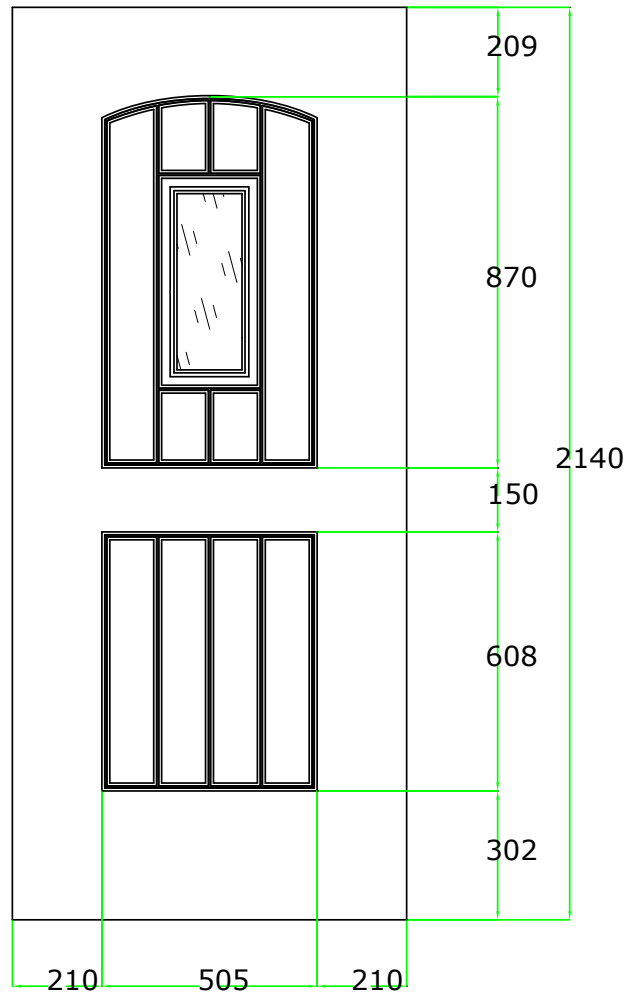

DOORS

ARCACIA
CAMPUS
CAROLINA
CLASSIC
CLASSIC FRENCH
COLONIAL
COTTAGE SPY VIEW
COTTAGE VIEW LIGHT
DAKOTA
DIAMOND
ENGLISH COTTAGE
GEORGIA
ILLINOIS
INDIANA
JACOBAN
KENTUCKY
MONTANA
NEWARK
TENNESSEE
TONGUE AND GROOVE 5
PHILADELPHIA
PORTLAND
REGENCY
STABLE DIAMONDDVIEW
STABLE SPY VIEW
STABLE VIEW LIGHT
VERMONT
VIRGINIA
VOGUE
VOGUE FRENCH
WINDSOR

THRESHOLD
CILL
OUTERFRAME
MOULDED PANELS

U VALUES

ENGLISH COTTAGE

70 FRAME WITH LOW ALUMINIUM THRESHOLD

MAXIMUM SIZE: 1016 x 2172
MINIMUM SIZE: 787 x 1870

DOUBLE DOORS 70 FRAME WITH LOW ALUMINIUM THRESHOLD

MAXIMUM SIZE: 1930 x 2172
MINIMUM SIZE: 1472 x 1870

The overall frame dimensions can be increased or reduced by using other options;

DOOR OUTER FRAME
THRESHOLDS
CILL
FRAME EXTENSIONS

DOOR SASH

MAXIMUM SIZE: 908 x 2098
MINIMUM SIZE: 679 x 1796

PRESS GLAZING

UNIT THICKNESS: 22
UNIT SIZE: 192x 447
APERTURE: 152 x 413

PRESS BEAD GLAZING

N/A